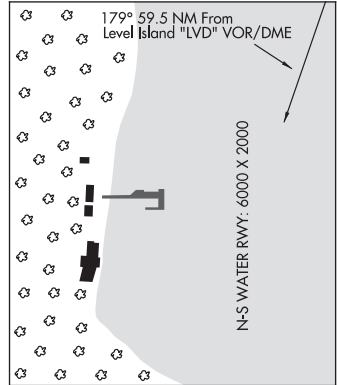

STAMPEDE (See KANTISHNA on page 138)

STEAMBOAT BAY SPB (WSB)(POWS) 0 NE UTC-9(-8DT) N55°31.78' W133°38.50'

KETCHIKAN

00 NOTAM FILE KTN

WATERWAY N-S: 6000X2000 (WATER)

SEAPLANE REMARKS: Unattended. High mountains all sides except entrance: one way ops, no south ops, subject to heavy swells and squirrely winds. No facilities. Large ocean swells common in bay, exposed to north wind.

AIRPORT MANAGER: 253-225-4256

COMMUNICATIONS: CTAF 122.9

RADIO AIDS TO NAVIGATION: NOTAM FILE SIT.

LEVEL ISLAND (H) (H) VOR/DME 116.5 LVD Chan 112 N56°28.06' W133°04.99' 179° 59.5 NM to fld. 98/20E.

VOR unusable:

- 020°-050° byd 37 NM
- 270°-300° byd 25 NM blo 10,000'
- 301°-321° byd 25 NM blo 7,000'
- wx cam avbl at <https://weathercams.faa.gov>

DME unusable:

- 020°-050° byd 25 NM blo 11,000'
- 020°-050° byd 37 NM
- 105°-120° byd 29 NM blo 10,000'
- 121°-135° byd 35 NM blo 7,000'
- 270°-300° byd 25 NM blo 10,000'
- 301°-321° byd 25 NM blo 7,000'
- 345°-350° byd 36 NM blo 8,000'

COMM/NAV/WEATHER REMARKS: For a LC to Ketchikan FSS dial 225-9481. For a LC to Juneau FSS dial 789-7380.

STEBBINS (WBB) 0 NW UTC-9(-8DT) N63°30.96' W162°16.68'

BETHEL

19 B NOTAM FILE OME

L-3C

RWY 05-23: 2999X60 (GRVL) MIRL

RWY 05: Hill. Rgt tfc.

AIRPORT REMARKS: Unattended. Rwy condition not monitored, recommend visual inspection prior to ldg. Rwy 05-23 floods during breakup.

MILITARY REMARKS: LGT Actvt MIRL Rwy 05-23-CTAF.

AIRPORT MANAGER: (907) 625-1025

COMMUNICATIONS: CTAF/UNICOM 122.8

RADIO AIDS TO NAVIGATION: NOTAM FILE UNK.

UNALAKLEET (H) (H) VOR/DME 116.9 UNK Chan 116 N63°53.52' W160°41.06' 228° 48.2 NM to fld. 436/15E.

COMM/NAV/WEATHER REMARKS: For a toll free call to Nome FSS dial 1-800-478-8400. For a toll free call to Fairbanks FSS dial 1-866-248-6516.