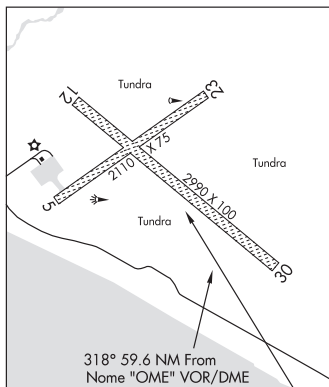

**BOUNDARY** (BYA) 0 W UTC-9(-8DT) N64°04.70' W141°06.80'

DAWSON

2940 NOTAM FILE ORT

**RWY 05-23:** 2325X60 (GRVL-DIRT)

**RWY 05:** Brush.

**RWY 23:** Thld dsplcd 200'. Brush.

**AIRPORT REMARKS:** Unattended. Soft when wet. No winter maint, ski equipped acft only. Rwy condition not monitored, recommend visual inspection prior to landing. Weeds and grass up to 12" on rwy sfc. Rwy 05 23 slopes uphill 1% at both ends. Rwy 05 23 has slight dip in middle. Rwy 05 23 thlds marked with reflective panels and cones. Rwy 23 thld dsplcd 200'.

IAP

**RWY 30:** Pole.

**RWY 05-23:** 2110X75 (GRVL) MIRL

**RWY 23:** Hill.

**SERVICE:** LGT ACTIVATE MIRL Rwy 05-23 and Rwy 12-30—CTAF.

**AIRPORT REMARKS:** Unattended. Rwy cond not monitored, recommend visual inspection prior to ldg. Rwy 05-23 marked with lgts and plastic markers. Rwy 12-30 nstd markings, marked with lgts and plastic markers.

**AIRPORT MANAGER:** 907-443-2500

**WEATHER DATA SOURCES:** AWOS-3P 121.550 (907) 642-2166.

**COMMUNICATIONS:** CTAF 123.0

**BREVIQ MISSION RCO** 135.6 (NOME RADIO)

® **ANCHORAGE CENTER APP/DEP CON** 133.3 290.4

**RADIO AIDS TO NAVIGATION:** NOTAM FILE OME.

**NOME (H) (H) VORW/DME** 115.0 OME Chan 97 N64°29.11' W165°15.19' 318° 59.6 NM to fld. 95/11E.

**COMM/NAV/WEATHER REMARKS:** For a toll free call to Nome FSS 1-800-478-8400. For a toll free call to Fairbanks FSS dial 1-800-248-6516.