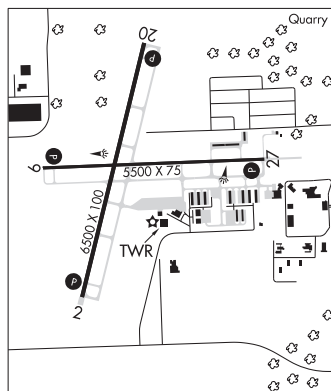

679 B NOTAM FILE LOT

RWY 02-20: H6500X100 (CONC-GRVD) D-99 MIRL

RWY 02: REIL. PAPI(P4L)—GA 3.0° TCH 37'.

RWY 20: REIL. PAPI(P4L)—GA 3.2° TCH 40'. Antenna.

RWY 09-27: H5500X75 (ASPH-PFC) S-20, D-75 MIRL

RWY 09: REIL. PAPI(P4L)—GA 3.0° TCH 41'.

RWY 27: REIL. PAPI(P4L)—GA 3.0° TCH 35'.

SERVICE: FUEL 100LL, JET A LGT MIRL Rwy 02-20 and Rwy 09-27 preset on low ints; to increase ints ACTIVATE—CTAF. ACTIVATE REIL Rwy 02, Rwy 20, Rwy 09 and Rwy 27; PAPI Rwy 02, Rwy 20, Rwy 09 and Rwy 27—CTAF.

AIRPORT REMARKS: Attended 1300-0300Z†. Birds on and in/ov arpt. North parking ramp clsd to all multi engine acft. Twy N1 and Twy N2 clsd to fixed wing acft more than 6000 lbs. BA conds are not reported btn 0300-1200Z†.

AIRPORT MANAGER: 815-838-9497

WEATHER DATA SOURCES: AWOS-3PT 126.675 (815) 588-4802.

COMMUNICATIONS: CTAF 134.8 ATIS 126.675

JOLIET RCO 122.1R 112.3T (KANKAKEE RADIO)

® **CHICAGO APP/DEP CON 119.35**

LEWIS TOWER 134.8(1200-0200Z†) GND 120.425

CLEARANCE DELIVERY PHONE: For CD ctc Chicago Apch at 847-289-0926.

AIRSPACE: CLASS D svc 1200-0200Z†; other times CLASS G.

RADIO AIDS TO NAVIGATION: NOTAM FILE JOT.

JOLIET (H) (H) VOR/DME 112.3 JOT Chan 70 N41°32.79' W88°19.10' 068° 10.7 NM to fld. 591/2E.

VOR unusable:

030°-040° byd 25 NM

LOC/DME 108.55 I-JQH Chan 22(Y) Rwy 02.

LOC/DME 111.95 I-LOT Chan 56(Y) Rwy 09.

COMM/NAV/WEATHER REMARKS: Chicago Approach Clearance 847-289-0926

**CHICAGO
COPTER
H-5E, L-28H, A
IAP, AD**

CHICAGO/SCHAUMBURG

SCHAUMBURG MUNI HELISTOP HELIPORT (4H1) 24 NW UTC-6(-5DT) N42°02.88' W88°03.15'

730 NOTAM FILE IKK

HELIPAD H1: H25X25 (CONC) S-12.5

HELIPAD H1: RLLS.

HELIPORT REMARKS: Unattended. Heliport CLOSED 0400Z†-SR. Heliport lgts ops SS-0400Z†. Ingress and egress routes are 100° and 240°-260°. Heliport H1 concrete pad has 25' ASPH area adjacent—all sides. 12' X 25' parking pad lctd 56' NW of landing pad.

AIRPORT MANAGER: 847-923-3778

COMMUNICATIONS: CTAF 122.9

CLEARANCE DELIVERY PHONE: For CD ctc Chicago Apch at 847-289-0926.

**CHICAGO
COPTER**