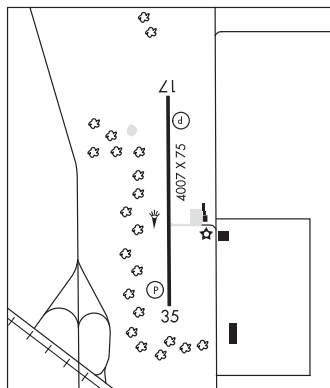

**HOOKER MUNI** (O45) 1 W UTC-6(-5DT) N36°51.42' W101°13.63'

**WICHITA**

3000 B NOTAM FILE MLC

L-15B

RWY 17-35: H3312X60 (ASPH) MIRL

RWY 17: PAPI(P2L)—GA 3.0° TCH 40'. Rgt tfc.

RWY 35: PAPI(P2L)—GA 3.5° TCH 51'. P-line.

## HUGO

**STAN STAMPER MUNI** (HHW)(KHHW) 2 NW UTC-6(-5DT) N34°02.02' W95°32.52'

**DALLAS-FT WORTH**

572 B NOTAM FILE MLC

L-17D

RWY 17-35: H4007X75 (ASPH) S-12.5 MIRL

RWY 17: REIL. PAPI(P2L)—GA 3.0° TCH 44'. Trees.

**RADIO AIDS TO NAVIGATION:** NOTAM FILE MLC.

**MC ALESTER (L) TACAN** Chan 57 MLC (112.0) N34°50.97' W95°46.94' 158° 50.3 NM to fld. 782/8E.