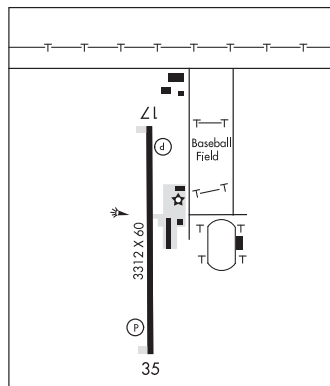

**HOOKER MUNI** (O45) 1 W UTC-6(-5DT) N36°51.42' W101°13.63'

**WICHITA**

3000 B NOTAM FILE MLC

L-15B

RWY 17-35: H3312X60 (ASPH) MIRL

RWY 17: PAPI(P2L)—GA 3.0° TCH 40'. Rgt tfc.

RWY 35: PAPI(P2L)—GA 3.5° TCH 51'. P-line.

## HUGO

**STAN STAMPER MUNI** (HHW)(KHHW) 2 NW UTC-6(-5DT) N34°02.02' W95°32.52'

**DALLAS-FT WORTH**

572 B NOTAM FILE MLC

L-17D

RWY 17-35: H4007X75 (ASPH) S-12.5 MIRL

RWY 17: REIL. PAPI(P2L)—GA 3.0° TCH 44'. Trees.