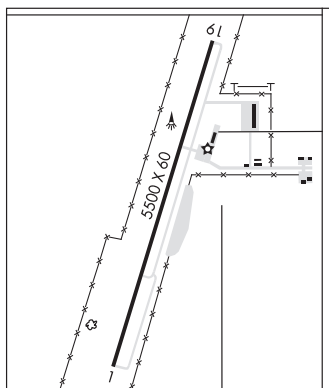

DORCHESTER

TXAEROSPORT AERODROME (X65) 1 NE UTC-6(-5DT) N33°32.18' W96°40.83'

DALLAS-FT WORTH

855 NOTAM FILE FTW

RWY 17-35: 3200X100 (TURF)

RWY 17: Tree.

RWY 35: Road.

SERVICE: S4

AIRPORT REMARKS: Attended Mon-Fri 1400-2300Z±. Wildlife on and invof arpt. Rwy 17-35 mkd with orange tfc cones.

AIRPORT MANAGER: 469-502-9966

COMMUNICATIONS: CTAF 122.9

CLEARANCE DELIVERY PHONE: For CD ctc Fort Worth ARTCC at 817-858-7584.

DRAUGHON-MILLER CENTRAL TEXAS RGNL (See TEMPLE on page 434)