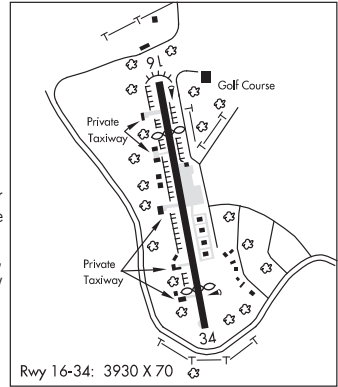

LAKEWAY AIRPARK (3R9) 2 SW UTC-6(-5DT) N30°21.45' W97°59.67'
 909 TPA—See Remarks NOTAM FILE SJT
RWY 16-34: H3930X70 (ASPH) S-9 0.6% up S

SAN ANTONIO
L-19C, 21A
IAP

RWY 16: Thld dspcld 782'. Tree.
RWY 34: Thld dspcld 624'. Trees.

SERVICE: FUEL 100LL

NOISE: Mnnt rwy hdg til 1 mi and 400 ft AGL (1300 ft MSL) for noise abatement.

AIRPORT REMARKS: Unatndd. Aprt CLOSED SS-SR. No ngt opns per city ordinance. Deer on and in vicinity of arpt. 100LL fuel self-svc. Numerous objects in prim sfc. Rwy rises fm S to N to 32 ft. Acft not visible at opposite end. No TGLs. No low passes. Aprt opns ltd to acft with max gwt 12,500 lbs or less by city ordinance. Ultralight and glider opns prohibited. Bldgs, trees and parked acft near rwy. 3 ft non-frangible signs 10 ft fm edge at dspcld thr, both sides. No coml opns per city ordinance. Rwy 34, 30 ft mkd pwr lines acrs apch 155' dstc. Rwy 34, 30 ft mkd elec tmtn lines crs thru apch 200 ft dstc. All acft, inclg rotary wing, left tfc. TPA 1900 MSL. Lndg fee for turbines and jets. Ovngt tiedown fee.

AIRPORT MANAGER: 512-261-4385

COMMUNICATIONS: CTAF/UNICOM 123.0

® **AUSTIN APP/DEP CON** 119.0

CLEARANCE DELIVERY PHONE: For CD ctc Austin Apch at 512-369-7865.

RADIO AIDS TO NAVIGATION: NOTAM FILE AUS.

CENTEX (VH) (H) VORTACW 112.8 CWK Chan 75 N30°22.71' W97°31.79' 261° 24.1 NM to fld. 593/6E.

VOR unusable:

180°-190° byd 40 NM

200°-210° byd 40 NM

COMM/NAV/WEATHER REMARKS: 2-way radio coms rqrd on CTAF. Aprt wx SR-SS click mike 5X on CTAF.

LAMESA MUNI (LUV)(KLUV) 2 NE UTC-6(-5DT) N32°45.38' W101°55.21'
 2999 B NOTAM FILE FTW