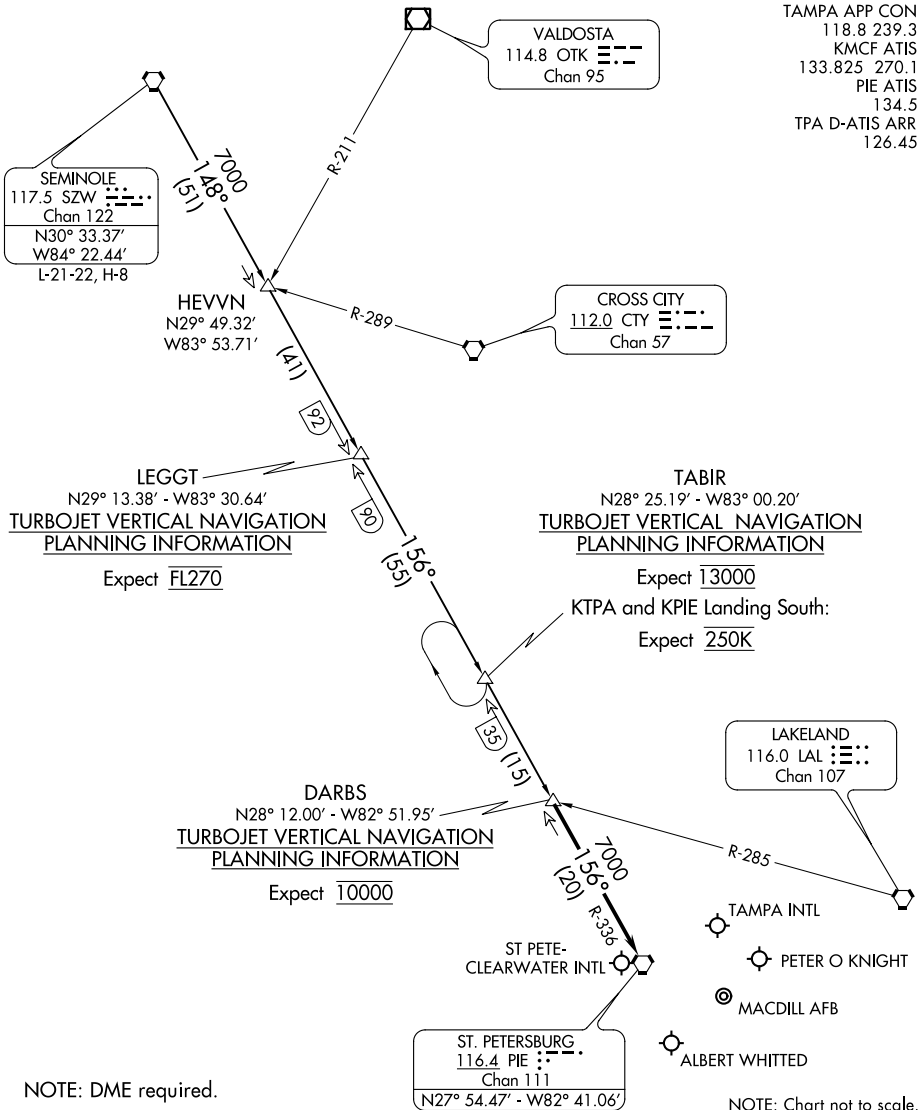

# DARBS THREE ARRIVAL

TAMPA, FLORIDA

TAMPA APP CON  
 118.8 239.3  
 KMCF ATIS  
 133.825 270.1  
 PIE ATIS  
 134.5  
 TPA D-ATIS ARR  
 126.45

SE-3, 10 SEP 2020 to 08 OCT 2020

SE-3, 10 SEP 2020 to 08 OCT 2020

NOTE: DME required.

NOTE: Chart not to scale.

### ARRIVAL ROUTE DESCRIPTION

**SEMINOLE TRANSITION (SZW.DARBS3):** From over SZW VORTAC on SZW R-148 and PIE R-336 to DARBS INT. Thence. . . .

. . . .from over DARBS INT on PIE R-336 to PIE VORTAC. Expect RADAR vectors to final approach course.

# DARBS THREE ARRIVAL

TAMPA, FLORIDA