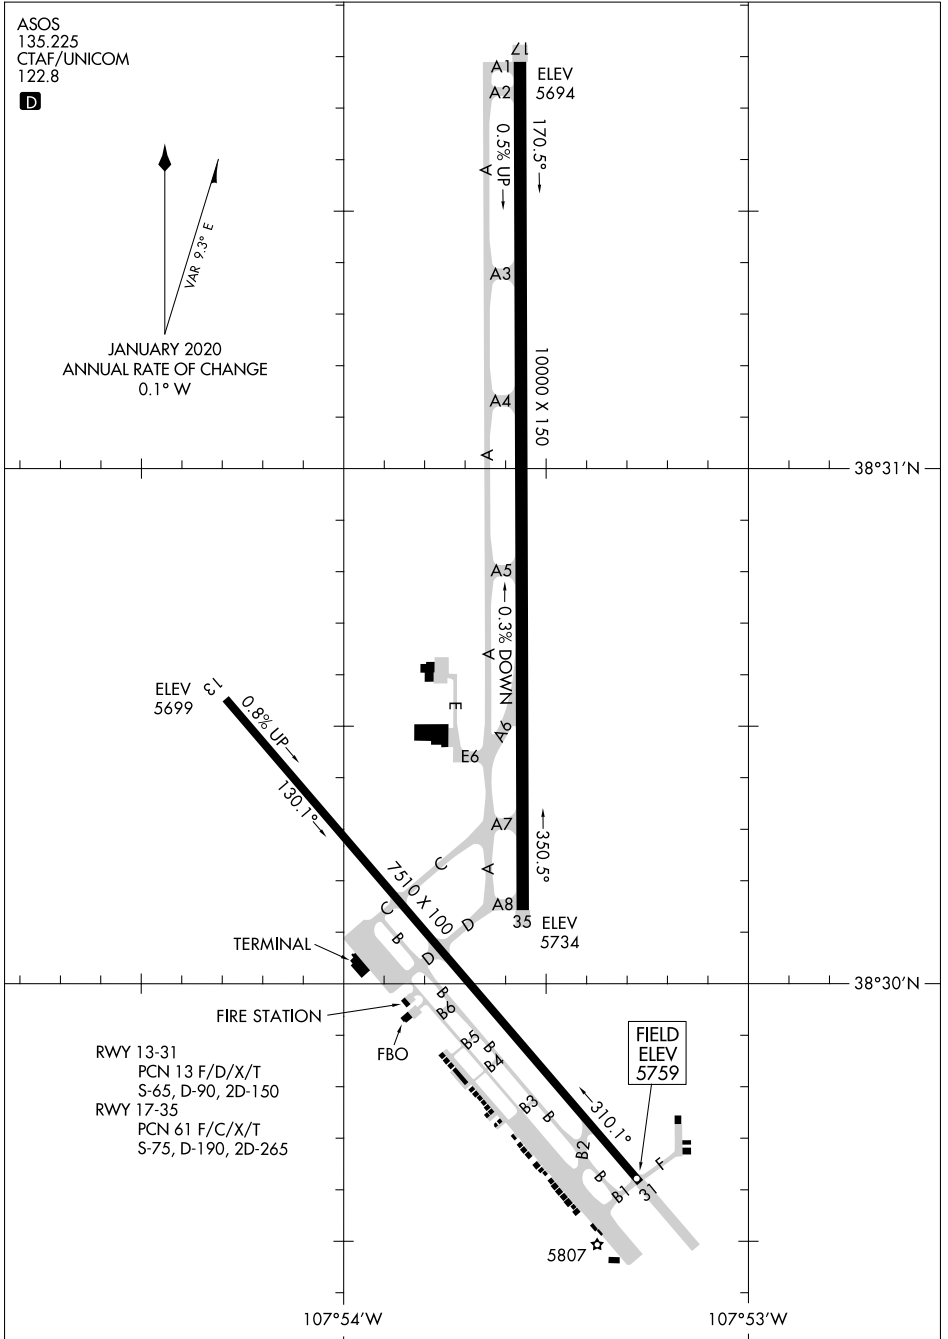

# AIRPORT DIAGRAM

AL-668 (FAA)

MONTROSE RGNL (MTJ)  
MONTROSE, COLORADO

ASOS  
135.225  
CTAF/UNICOM  
122.8

JANUARY 2020  
ANNUAL RATE OF CHANGE  
0.1° W

SW-1, 10 SEP 2020 to 08 OCT 2020

SW-1, 10 SEP 2020 to 08 OCT 2020

RWY 13-31  
PCN 13 F/D/X/T  
S-65, D-90, 2D-150  
RWY 17-35  
PCN 61 F/C/X/T  
S-75, D-190, 2D-265