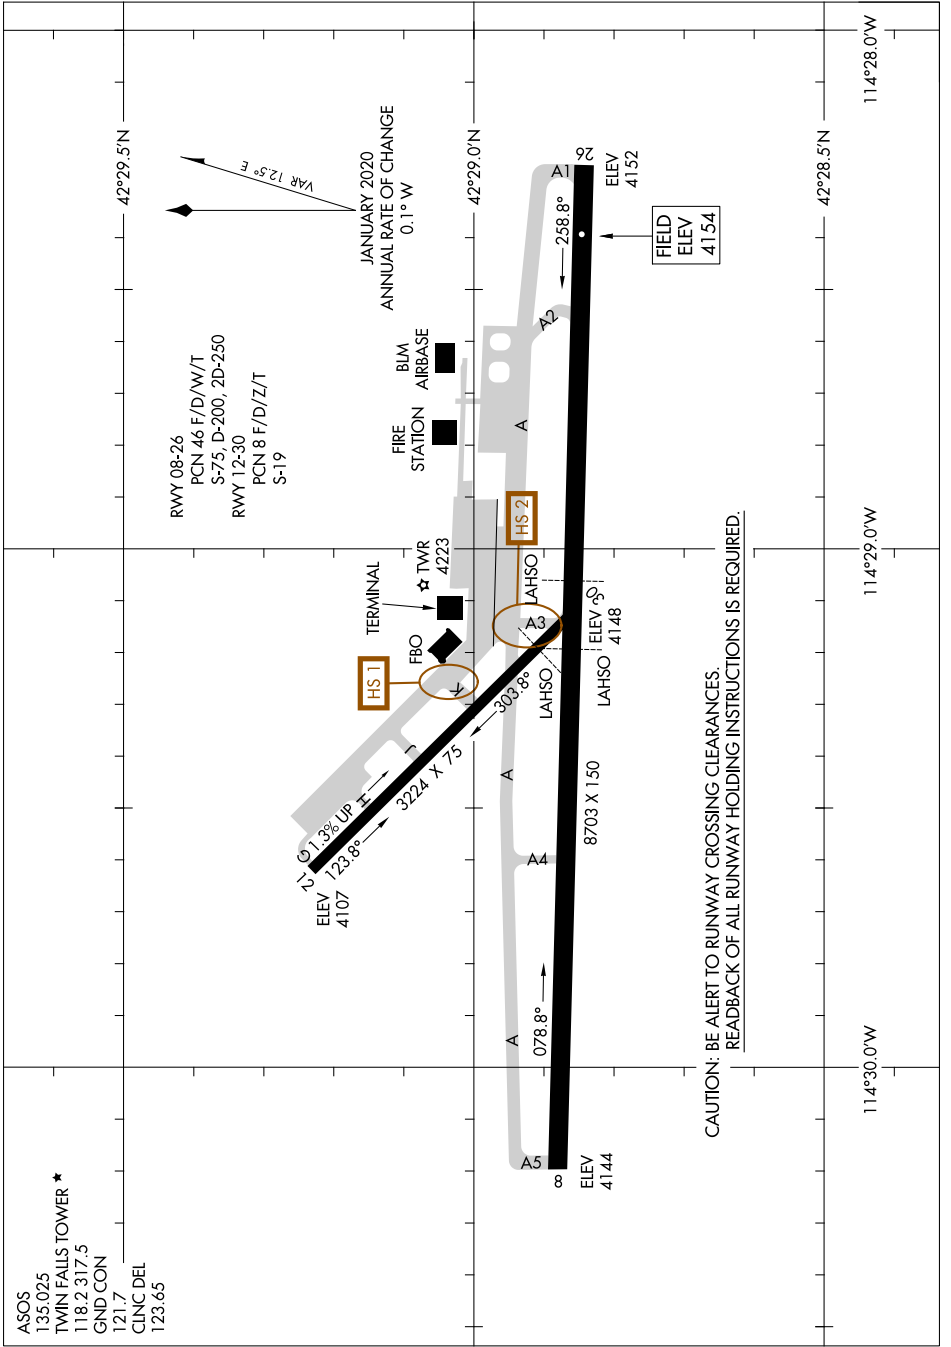

# AIRPORT DIAGRAM

JOSLIN FIELD-MAGIC VALLEY RGNL (TWF)  
TWIN FALLS, IDAHO

AL-885 (FAA)

NW-1, 03 DEC 2020 to 31 DEC 2020

CAUTION: BE ALERT TO RUNWAY CROSSING CLEARANCES.  
REARBACK OF ALL RUNWAY HOLDING INSTRUCTIONS IS REQUIRED.

# AIRPORT DIAGRAM

TWIN FALLS, IDAHO  
JOSLIN FIELD-MAGIC VALLEY RGNL (TWF)

NW-1, 03 DEC 2020 to 31 DEC 2020