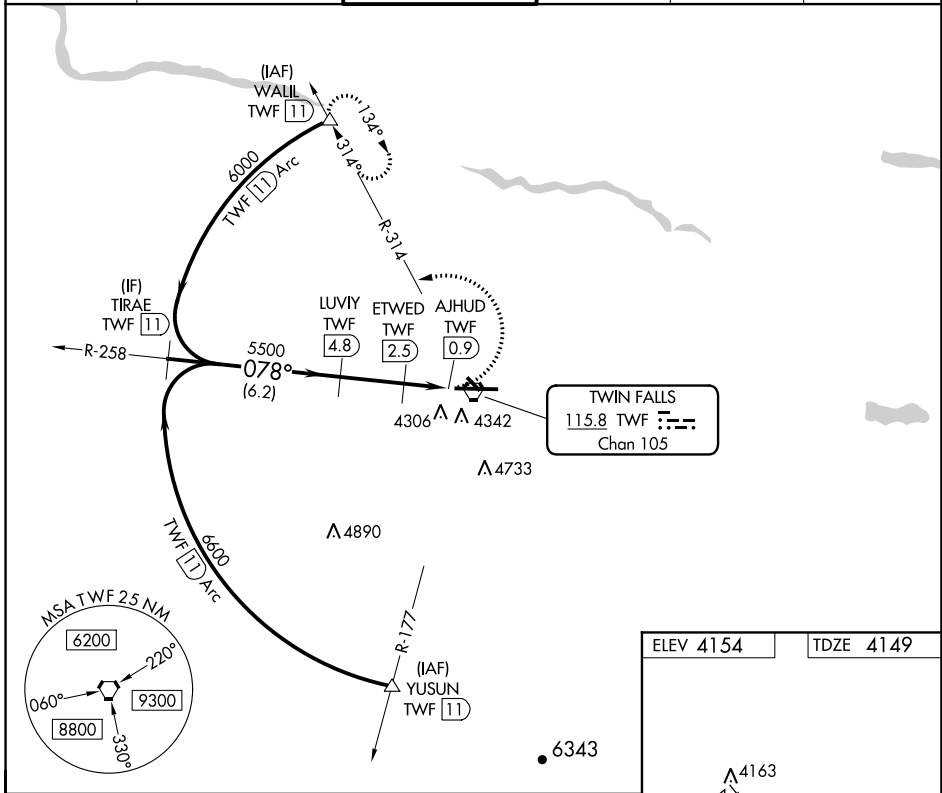

VORTAC TWF 115.8 Chan 105	APP CRS 078°	Rwy Idg TDZE 4149 Apt Elev 4154	8703
---	------------------------	---	-------------

VOR/DME RWY 8

JOSLIN FIELD-MAGIC VALLEY RGNL (TWF)

▼ Night landing: Rwy 30 NA. VDP NA with Jerome altimeter setting.
▲ When local altimeter setting not received, use Jerome altimeter setting and increase all MDA 60 feet and S-8 Cats C and D visibility ¼ mile and Circling Cat C visibility ¼ mile.

MISSED APPROACH: Climbing left turn to 6000 on heading 245° and TWF R-314 to WALL/TWF 11 DME and hold.

ASOS 135.025	TWIN FALLS APP CON* 126.7 353.75	TWIN FALLS TOWER* 118.2 (CTAF) 0 317.5	GND CON 121.7	CLNC DEL 123.65	UNICOM 122.95
------------------------	--	--	-------------------------	---------------------------	-------------------------

NW-1, 03 DEC 2020 to 31 DEC 2020

NW-1, 03 DEC 2020 to 31 DEC 2020

CATEGORY	A	B	C	D
S-8	4560-1	411 (500-1)	4560-1 1/8	411 (500-1 1/8)
C CIRCLING	4700-1 546 (600-1)	4780-1 626 (700-1)	5100-2 3/4 946 (1000-2 3/4)	5100-3 946 (1000-3)

REIL Rwy 8 **1**
HIRL Rwy 8-26 **1**