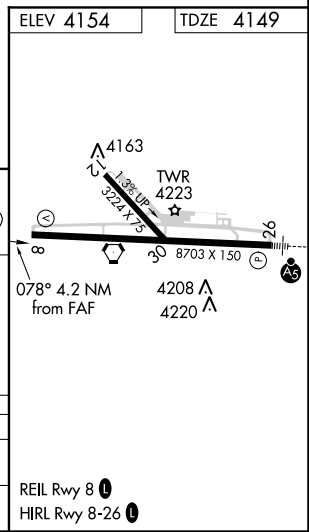

VORTAC TWF 115.8 Chan 105	APP CRS 078°	Rwy Idg TDZE 4149 Apt Elev 4154	8703
---	------------------------	---	-------------

VOR/DME RWY 8

JOSLIN FIELD-MAGIC VALLEY RGNL (TWF)

▼ Night landing: Rwy 30 NA. VDP NA with Jerome altimeter setting.
▲ When local altimeter setting not received, use Jerome altimeter setting and increase all MDA 60 feet and S-8 Cats C and D visibility ¼ mile and Circling Cat C visibility ¼ mile.

MISSED APPROACH: Climbing left turn to 6000 on heading 245° and TWF R-314 to WALL/TWF 11 DME and hold.

ASOS 135.025	TWIN FALLS APP CON* 126.7 353.75	TWIN FALLS TOWER* 118.2 (CTAF) 0 317.5	GND CON 121.7	CLNC DEL 123.65	UNICOM 122.95
------------------------	--	--	-------------------------	---------------------------	-------------------------

NW-1, 03 DEC 2020 to 31 DEC 2020

NW-1, 03 DEC 2020 to 31 DEC 2020

CATEGORY	A	B	C	D
S-8	4560-1	411 (500-1)	4560-1 1/8	411 (500-1 1/8)
C CIRCLING	4700-1 546 (600-1)	4780-1 626 (700-1)	5100-2 3/4 946 (1000-2 3/4)	5100-3 946 (1000-3)

REIL Rwy 8 **1**
HIRL Rwy 8-26 **1**