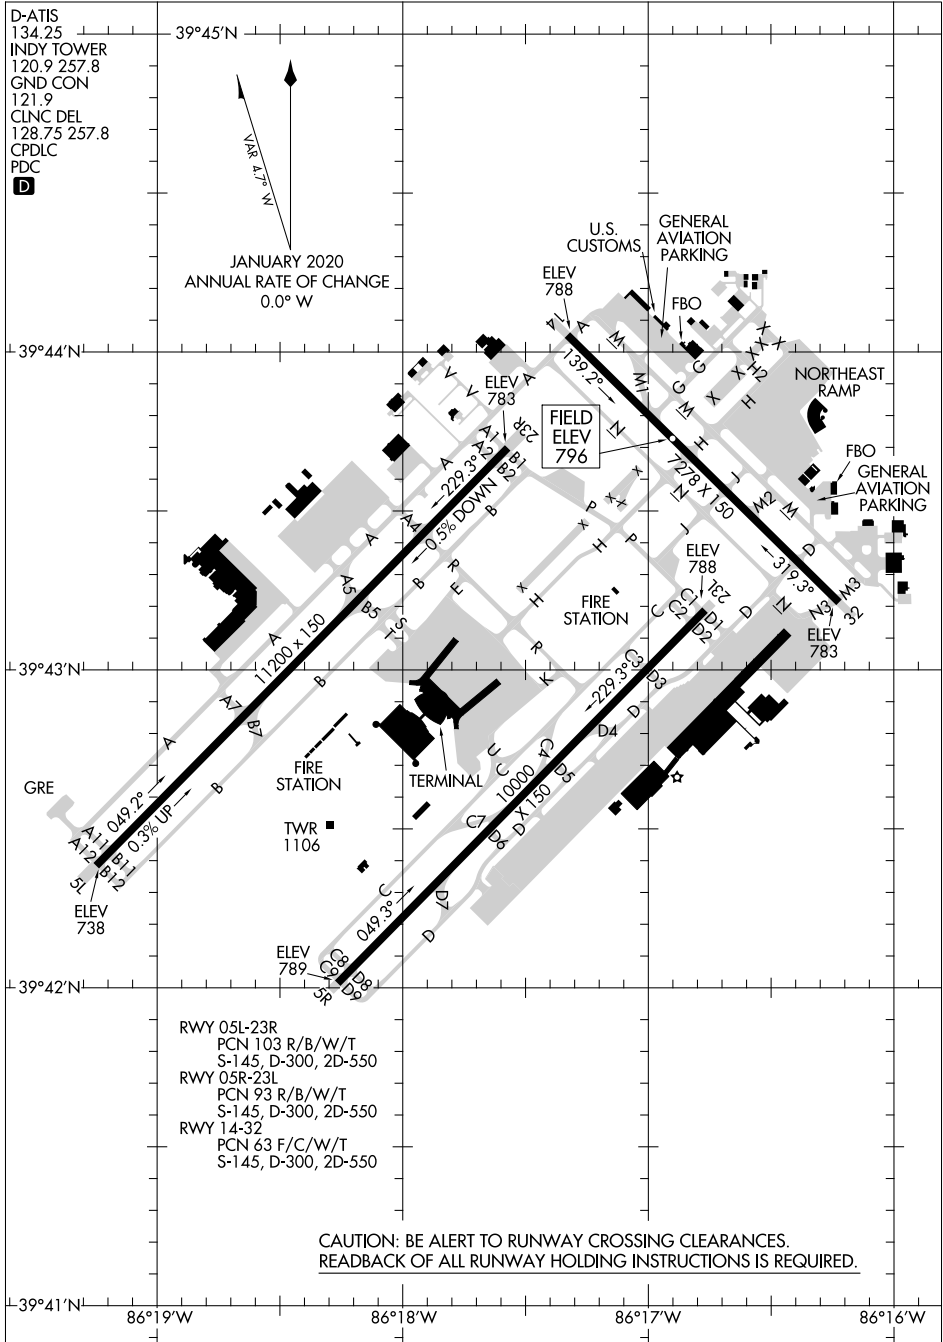

AIRPORT DIAGRAM

AL-203 (FAA)

INDIANAPOLIS INTL (IND)
INDIANAPOLIS, INDIANA

EC-2, 25 MAR 2021 to 22 APR 2021

EC-2, 25 MAR 2021 to 22 APR 2021

AIRPORT DIAGRAM

INDIANAPOLIS, INDIANA
INDIANAPOLIS INTL (IND)