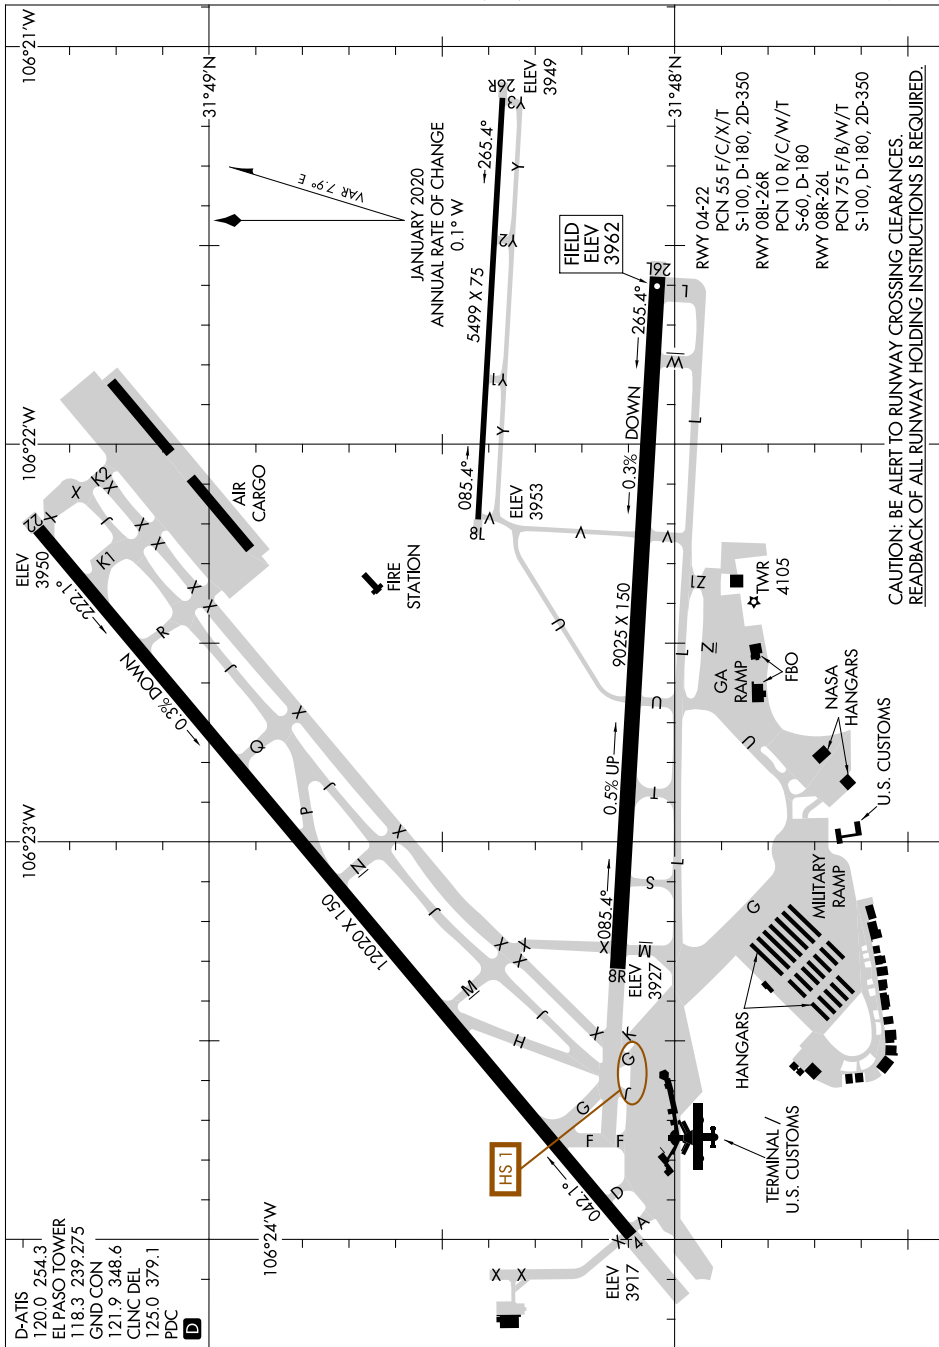

AIRPORT DIAGRAM

AL-134 (FAA)

EL PASO INTL (ELP)
EL PASO, TEXAS

SC-3, 22 APR 2021 to 20 MAY 2021

CAUTION: BE ALERT TO RUNWAY CROSSING CLEARANCES.
READBACK OF ALL RUNWAY HOLDING INSTRUCTIONS IS REQUIRED.

SC-3, 22 APR 2021 to 20 MAY 2021