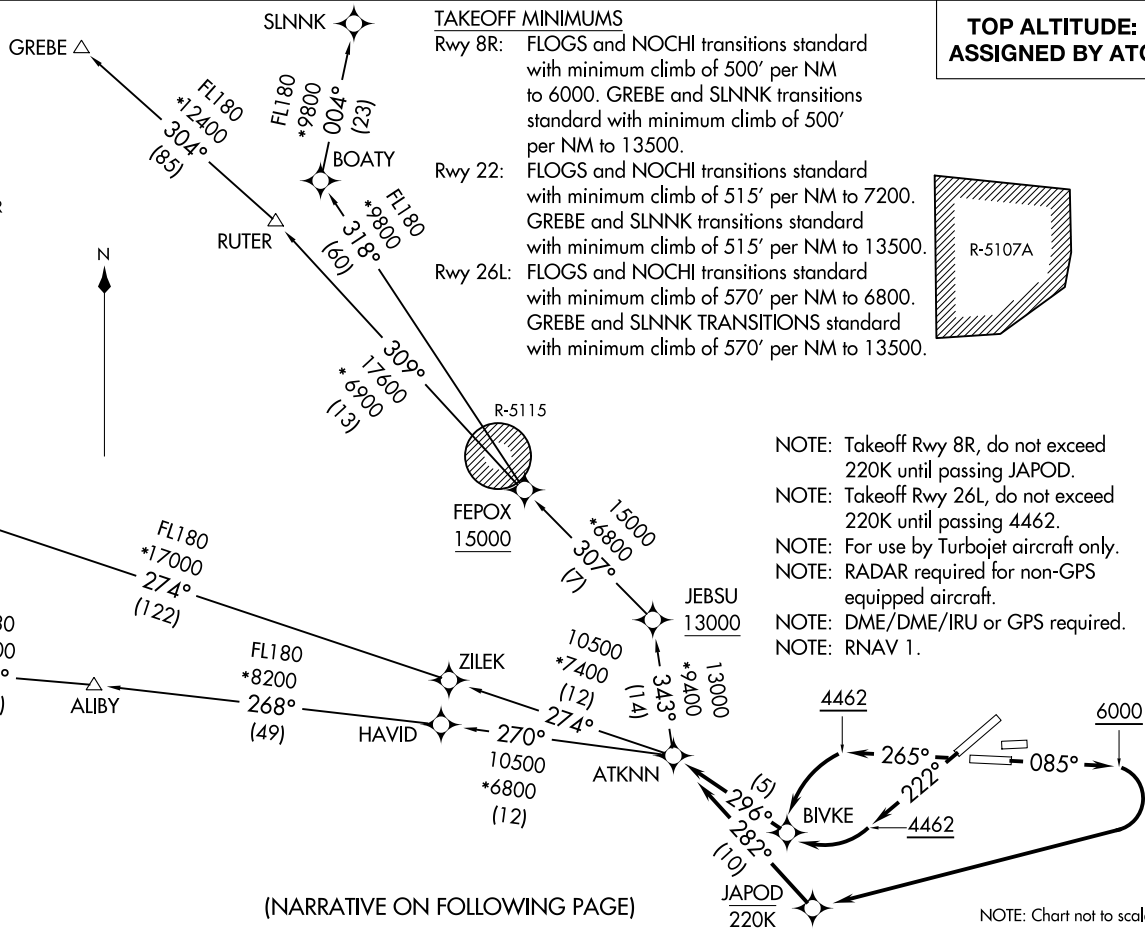

(ATKNN5, ATKNN) 18032
ATKNN FIVE DEPARTURE (RNAV)

AL-134 (FAA)

EL PASO INTL (EILP)
EL PASO, TEXAS

DEPARTURE ROUTE DESCRIPTION

TAKEOFF RWY 8R: Climb heading 085° to 6000, then right turn direct JAPOD, then on depicted route to ATKNN, thence . . .

TAKEOFF RWY 22: Climb heading 222° to 4462, then right turn direct BIVKE, then on depicted route to ATKNN, thence . . .

TAKEOFF RWY 26L: Climb heading 265° to 4462, then left turn direct BIVKE, then on depicted route to ATKNN, thence . . .

. . . (transition). Maintain altitude as assigned by ATC, expect filed altitude 10 minutes after departure.

FLOGS TRANSITION (ATKNN5.FLOGS)

GREBE TRANSITION (ATKNN5.GREBE)

NOCHI TRANSITION (ATKNN5.NOCHI)

SLNKN TRANSITION (ATKNN5.SLNKN)

SC-3, 22 APR 2021 to 20 MAY 2021

SC-3, 22 APR 2021 to 20 MAY 2021