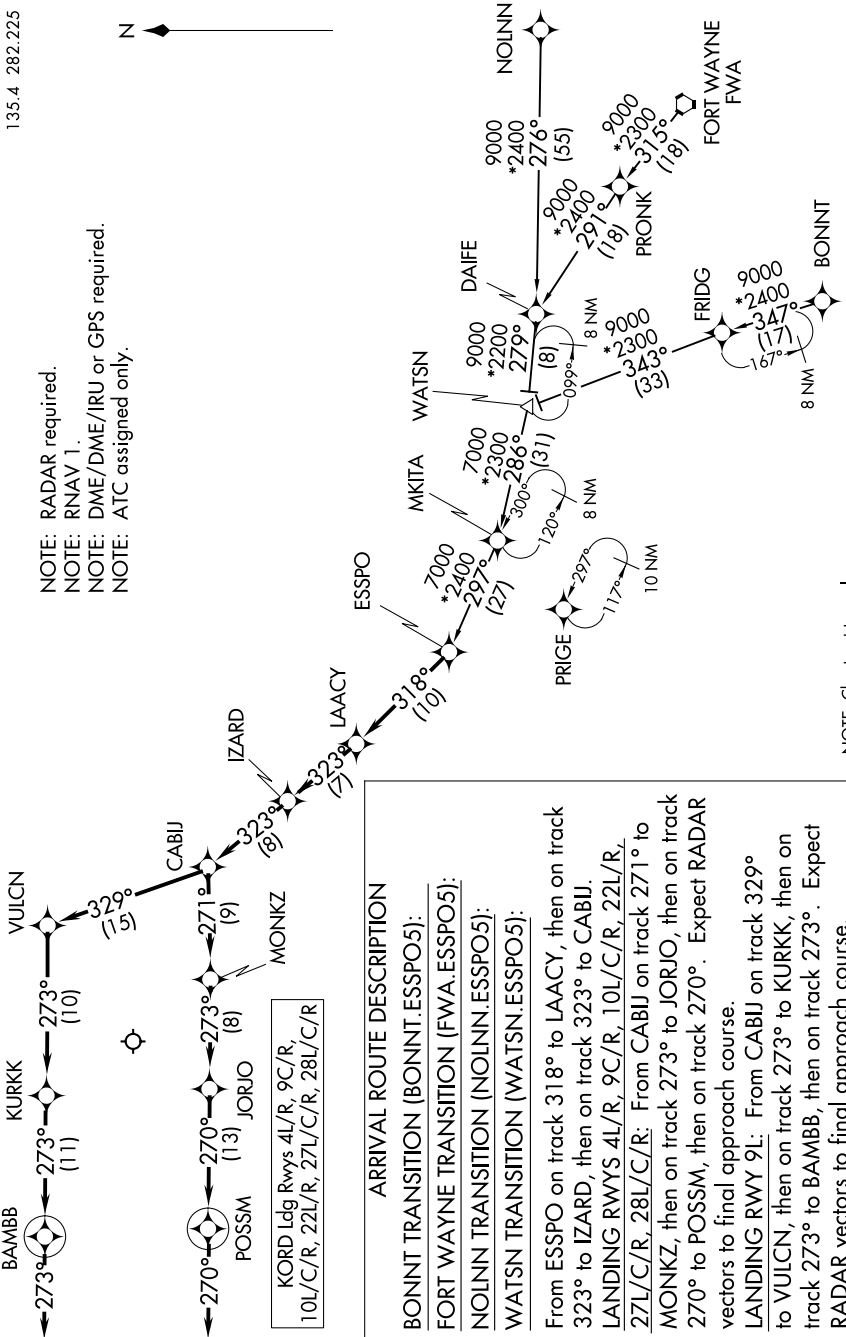

ESSPO FIVE ARRIVAL (RNAV)

EC-3, 22 APR 2021 to 20 MAY 2021

CHICAGO APP CON
119.0 292.125
D-ATIS
135.4 282.225

NOTE: RADAR required.
NOTE: RNAV 1.
NOTE: DME/DME/IRU or GPS required.
NOTE: ATC assigned only.

ARRIVAL ROUTE DESCRIPTION

- BONNT TRANSITION (BONNT.ESSPO5):
- FORT WAYNE TRANSITION (FWA.ESSPO5):
- NOLNN TRANSITION (NOLNN.ESSPO5):
- WATSN TRANSITION (WATSN.ESSPO5):

From ESSPO on track 318° to LAACY, then on track 323° to IZARD, then on track 323° to CABIJ.
 LANDING RWYS 4L/R, 9C/R, 10L/C/R, 22L/R, 27L/C/R, 28L/C/R: From CABIJ on track 271° to MONKZ, then on track 273° to JORJO, then on track 270° to POSSM, then on track 270°. Expect RADAR vectors to final approach course.
 LANDING RWY 9L: From CABIJ on track 329° to VULCN, then on track 273° to KURKK, then on track 273° to BAMB, then on track 273°. Expect RADAR vectors to final approach course.

NOTE: Chart not to scale.

ESSPO FIVE ARRIVAL (RNAV)

EC-3, 22 APR 2021 to 20 MAY 2021