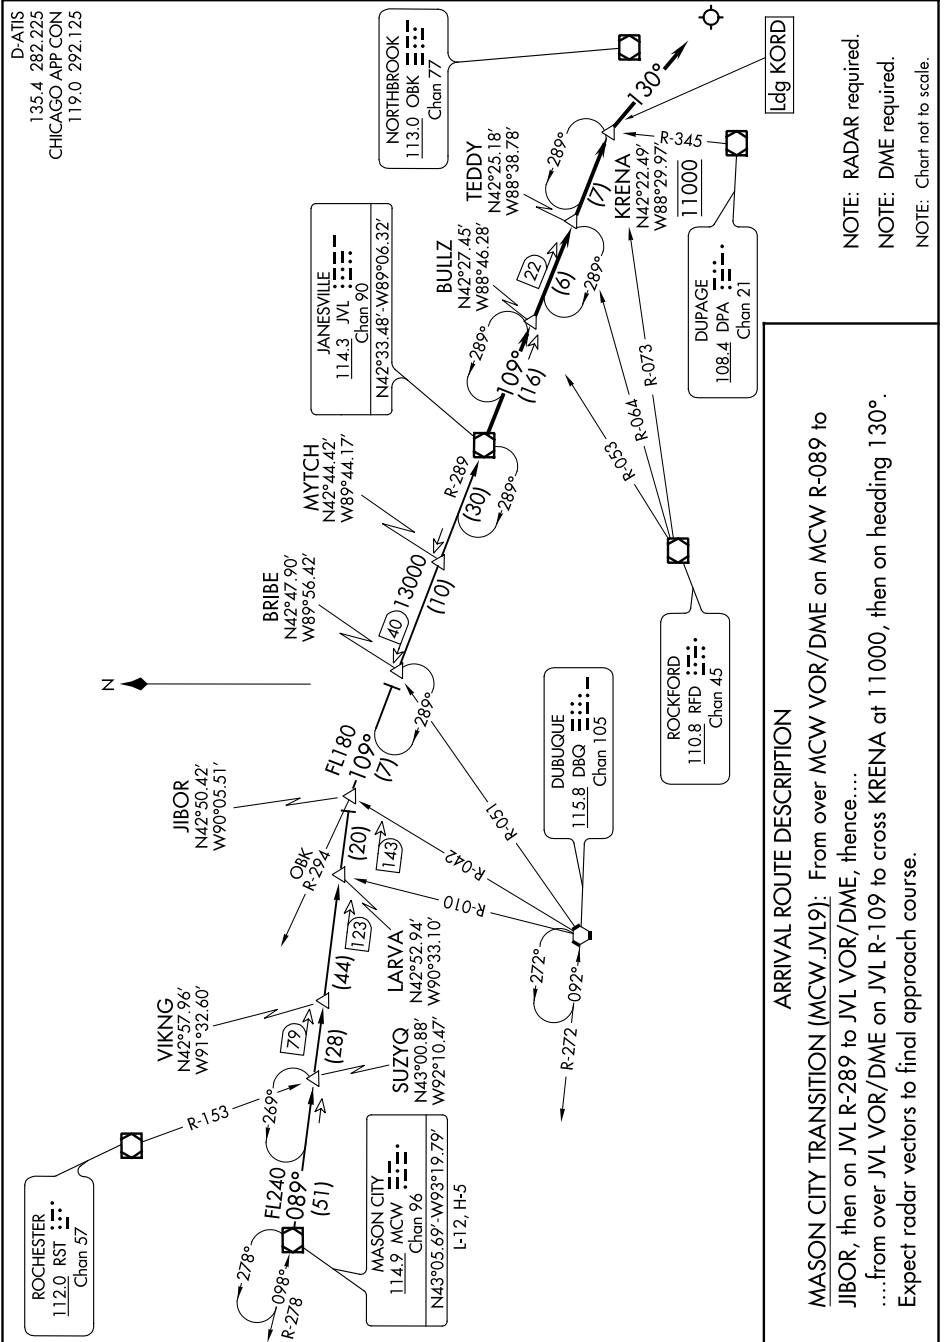

JANESVILLE NINE ARRIVAL

EC-3, 22 APR 2021 to 20 MAY 2021

JANESVILLE NINE ARRIVAL

EC-3, 22 APR 2021 to 20 MAY 2021