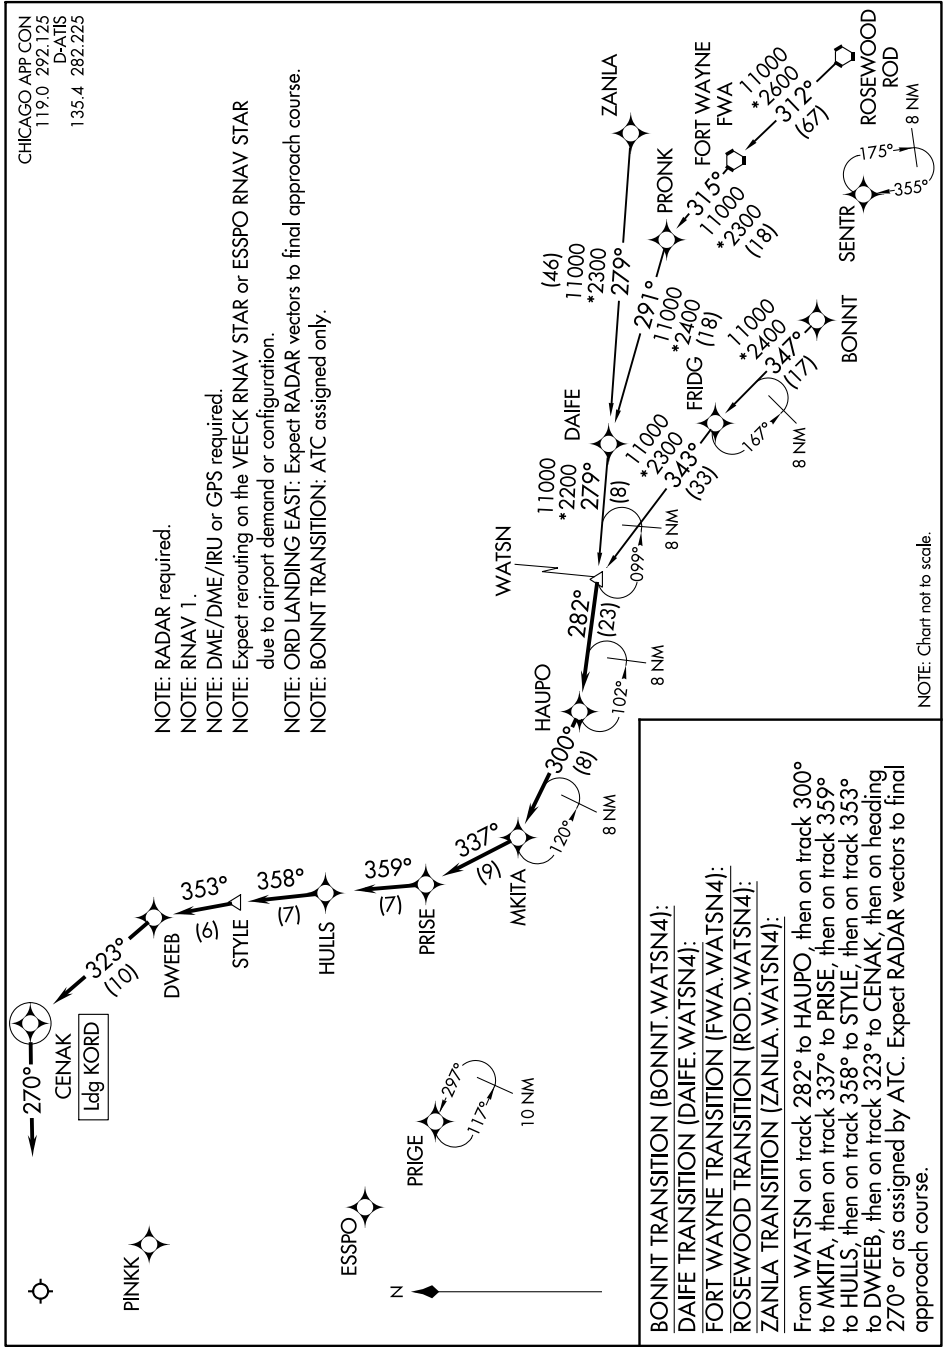

WATSN FOUR ARRIVAL (RNAV)

CHICAGO APP CON
119.0 292.125
D-ATIS
135.4 282.225

- NOTE: RADAR required.
- NOTE: RNAV 1.
- NOTE: DME/DME/IRU or GPS required.
- NOTE: Expect rerouting on the VEECK RNAV STAR or ESSPO RNAV STAR due to airport demand or configuration.
- NOTE: ORD LANDING EAST: Expect RADAR vectors to final approach course.
- NOTE: BONNT TRANSITION: ATC assigned only.

EC-3, 22 APR 2021 to 20 MAY 2021

NOTE: Chart not to scale.

EC-3, 22 APR 2021 to 20 MAY 2021

WATSN FOUR ARRIVAL (RNAV)