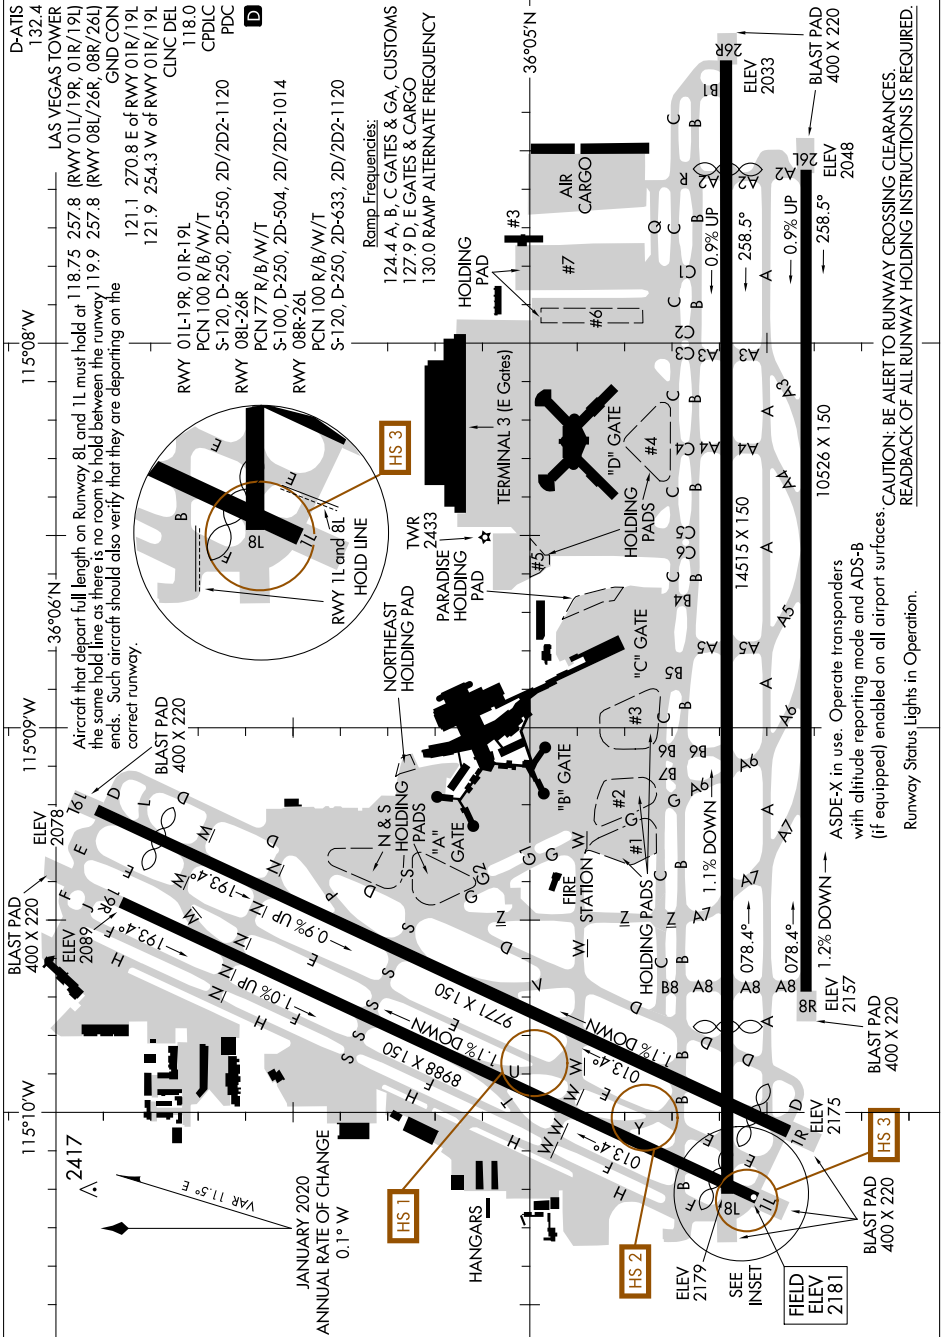

# AIRPORT DIAGRAM

AL-662 (FAA)

MC CARRAN INTL (LAS)  
LAS VEGAS, NEVADA

SW-4, 22 APR 2021 to 20 MAY 2021

# AIRPORT DIAGRAM

LAS VEGAS, NEVADA  
MC CARRAN INTL (LAS)

SW-4, 22 APR 2021 to 20 MAY 2021