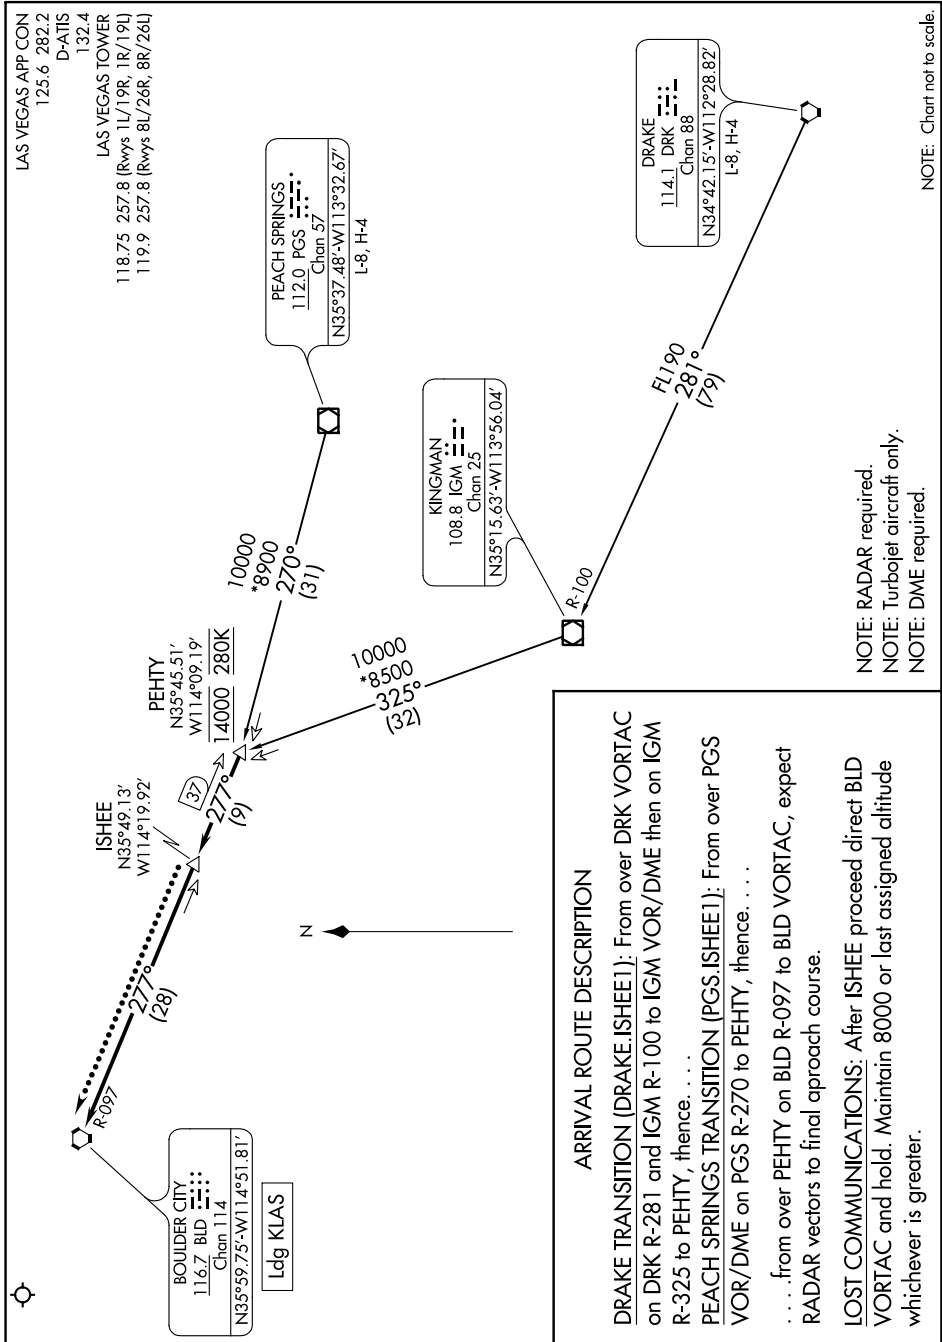

ISHEE ONE ARRIVAL

AL-662 (FAA)

MC CARRAN INTL (L.A.S)
LAS VEGAS, NEVADA

SW-4, 22 APR 2021 to 20 MAY 2021

NOTE: Chart not to scale.

NOTE: RADAR required.
NOTE: Turbojet aircraft only.
NOTE: DME required.

SW-4, 22 APR 2021 to 20 MAY 2021

ISHEE ONE ARRIVAL

LAS VEGAS, NEVADA
MC CARRAN INTL (L.A.S)