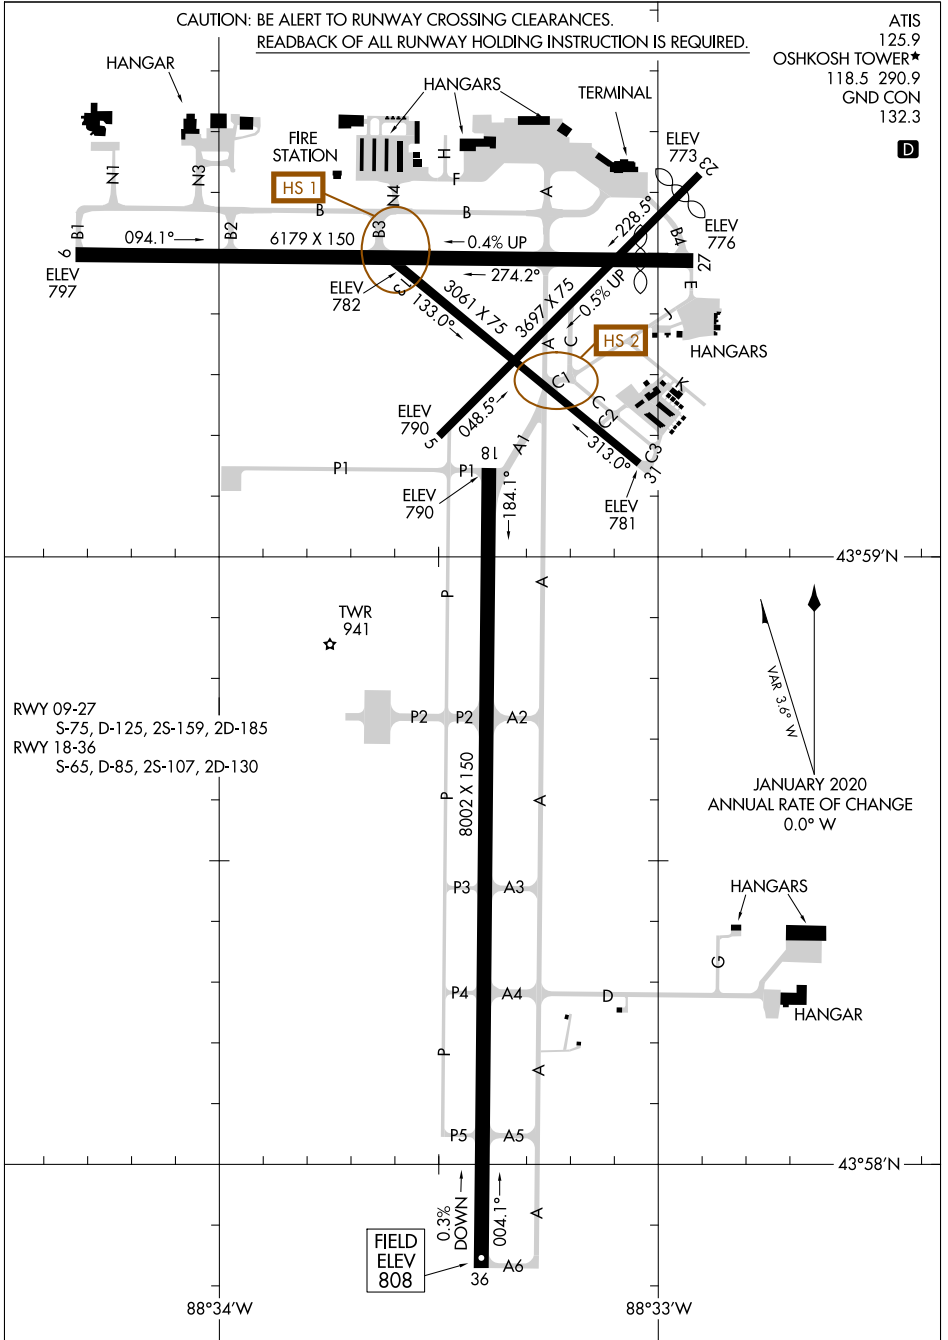

AIRPORT DIAGRAM

WITTMAN RGNL (OSH)
OSHKOSH, WISCONSIN

AL-730 (FAA)

CAUTION: BE ALERT TO RUNWAY CROSSING CLEARANCES.
READBACK OF ALL RUNWAY HOLDING INSTRUCTION IS REQUIRED.

ATIS 125.9
OSHKOSH TOWER* 118.5 290.9
GND CON 132.3

D

EC-3, 22 APR 2021 to 20 MAY 2021

EC-3, 22 APR 2021 to 20 MAY 2021

▲
VAR 3.5° N
JANUARY 2020
ANNUAL RATE OF CHANGE
0.0° W

AIRPORT DIAGRAM

OSHKOSH, WISCONSIN
WITTMAN RGNL (OSH)