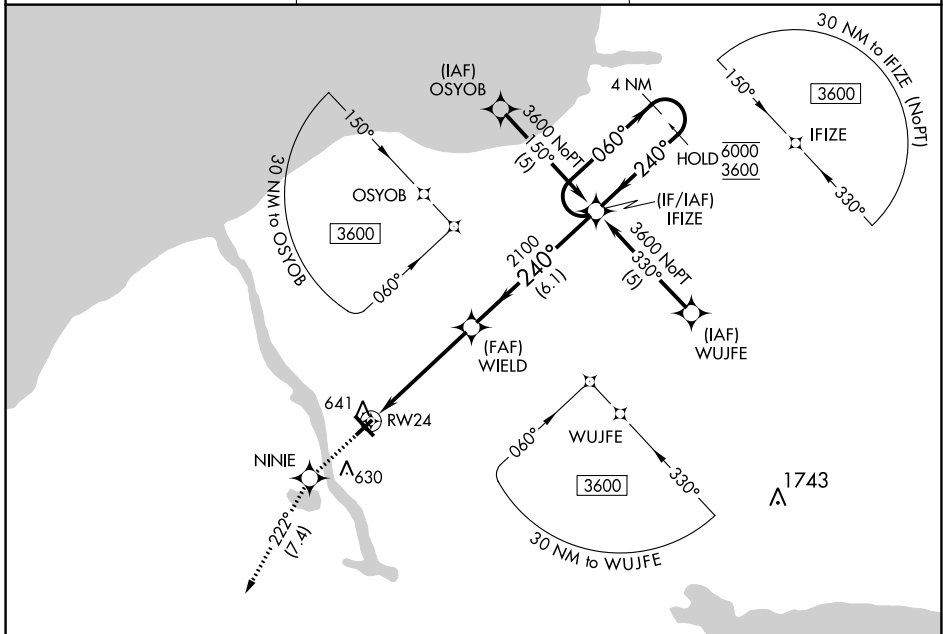

APP CRS 240°	Rwy Idg TDZE Apt Elev	3997 469 475
------------------------	-----------------------------	---

RNAV (GPS) RWY 24

OSWEGO COUNTY (FZY)

RNP APCH.		MISSED APPROACH: Climb to 3000 direct NINIE and on track 222° to LYSAN and hold.
<p>▼ Rwy 24 helicopter visibility reduction below 1 SM NA.</p>		
ASOS 119.275	SYRACUSE APP CON 126.125 269.125	UNICOM 123.0 (CTAF) 0

NE-2, 22 APR 2021 to 20 MAY 2021

NE-2, 22 APR 2021 to 20 MAY 2021

ELEV 475	TDZE 469
----------	----------

CATEGORY	A	B	C	D
LNVA MDA	960-1 491 (500-1)		960-1½ 491 (500-1½)	960-1½ 491 (500-1½)
CIRCLING	1000-1 525 (600-1)		1000-1½ 525 (600-1½)	1040-2 565 (600-2)

- MIRL Rwy 6-24 0
- HIRL Rwy 15-33 0
- REIL Rwy 15 and 33 0
- REIL Rwy 6 and 24 0