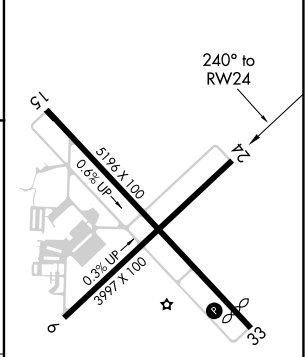

APP CRS 240°	Rwy Idg TDZE Apt Elev	3997 469 475
------------------------	-----------------------------	---

RNAV (GPS) RWY 24

OSWEGO COUNTY (FZY)

RNP APCH.		MISSED APPROACH: Climb to 3000 direct NINIE and on track 222° to LYSAN and hold.
<p>▼ Rwy 24 helicopter visibility reduction below 1 SM NA.</p>		
ASOS 119.275	SYRACUSE APP CON 126.125 269.125	UNICOM 123.0 (CTAF) 0

NE-2, 22 APR 2021 to 20 MAY 2021

NE-2, 22 APR 2021 to 20 MAY 2021

ELEV 475	TDZE 469
----------	----------

CATEGORY	A	B	C	D
LNVA MDA	960-1 491 (500-1)		960-1½ 491 (500-1½)	960-1½ 491 (500-1½)
CIRCLING	1000-1 525 (600-1)		1000-1½ 525 (600-1½)	1040-2 565 (600-2)

- MIRL Rwy 6-24 0
- HIRL Rwy 15-33 0
- REIL Rwy 15 and 33 0
- REIL Rwy 6 and 24 0