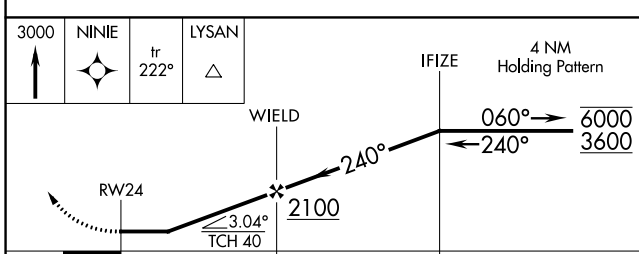

CATEGORY	A	B	C	D
LNVA MDA	960-1 491 (500-1)		960-1½ 491 (500-1½)	960-1½ 491 (500-1½)
CIRCLING	1000-1 525 (600-1)		1000-1½ 525 (600-1½)	1040-2 565 (600-2)

- MIRL Rwy 6-24 0
- HIRL Rwy 15-33 0
- REIL Rwy 15 and 33 0
- REIL Rwy 6 and 24 0