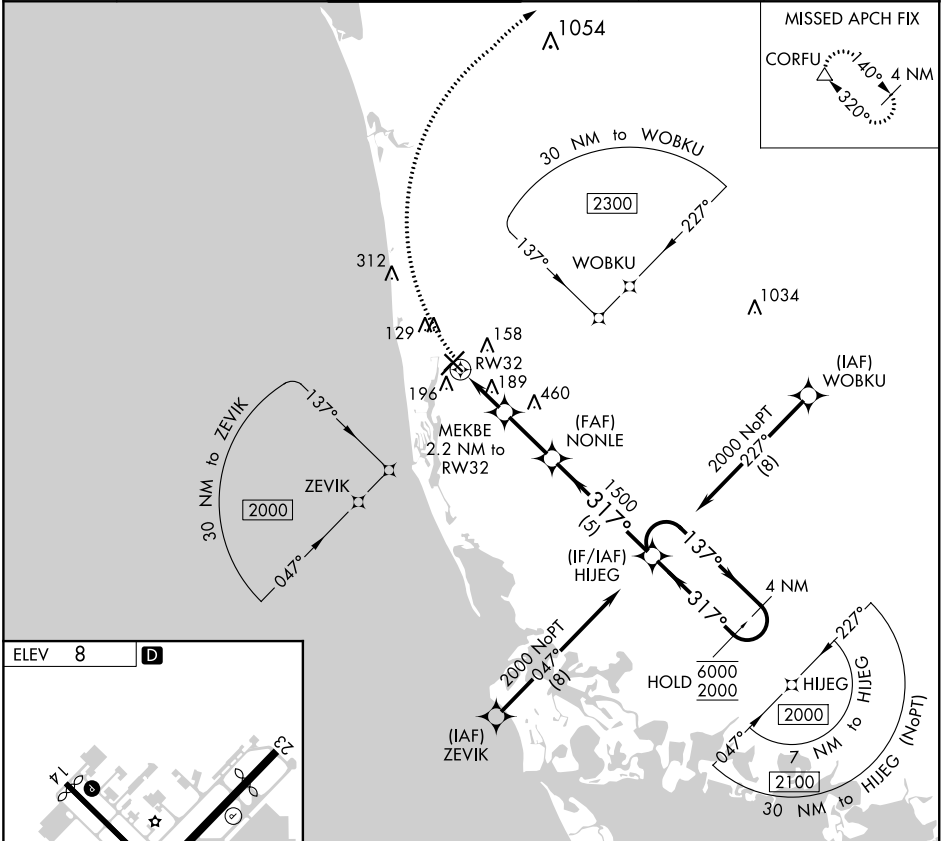

APP CRS <b>317°</b>	Rwy Idg TDZE Apt Elev	N/A N/A <b>8</b>
------------------------	-----------------------------	------------------------

# RNAV (GPS)-A

NAPLES MUNI (APF)

RNP APCH.		MISSED APPROACH: Climbing right turn to 2300 direct CORFU and hold.			
ATIS <b>134.225</b>	FORT MYERS APP CON★ <b>124.125 371.85</b>	NAPLES TOWER★ <b>128.5 (CTAF) 0</b>	GND CON <b>121.6</b>	CLNC DEL <b>118.0</b>	CLNC DEL <b>124.125</b> (When twr closed)

2300	CORFU	HIJEG	4 NM Holding Pattern
MEKBE 2.2 NM to RW32		NONLE	HIJEG
RW32		1500	6000 / 2000
740		317°	137°
2.2 NM		2.4 NM	5 NM
CATEGORY	A	B	C
CIRCLING	580-1	572 (600-1)	680-2 / 820-2 <sup>3/4</sup>
			672 (700-2) / 812 (900-2 <sup>3/4</sup> )

SE-3, 22 APR 2021 to 20 MAY 2021

SE-3, 22 APR 2021 to 20 MAY 2021