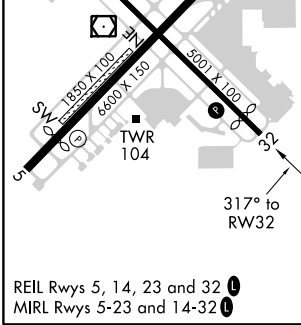

APP CRS <b>317°</b>	Rwy Idg TDZE Apt Elev	N/A N/A <b>8</b>
------------------------	-----------------------------	------------------------

# RNAV (GPS)-A

NAPLES MUNI (APF)

RNP APCH.		MISSED APPROACH: Climbing right turn to 2300 direct CORFU and hold.			
ATIS <b>134.225</b>	FORT MYERS APP CON★ <b>124.125 371.85</b>	NAPLES TOWER★ <b>128.5 (CTAF) 0</b>	GND CON <b>121.6</b>	CLNC DEL <b>118.0</b>	CLNC DEL <b>124.125</b> (When twr closed)

2300	CORFU	HIJEG	4 NM Holding Pattern
MEKBE 2.2 NM to RW32		NONLE	HIJEG
RW32		1500	6000 / 2000
740		317°	137°
2.2 NM		2.4 NM	5 NM
CATEGORY	A	B	C
CIRCLING	580-1	572 (600-1)	680-2 / 820-2 <sup>3/4</sup>
			672 (700-2) / 812 (900-2 <sup>3/4</sup> )