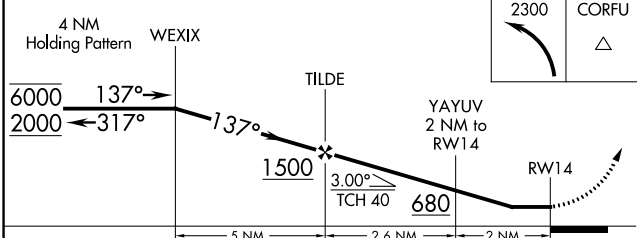

APP CRS 137°	Rwy Idg TDZE Apt Elev	N/A N/A 8
------------------------	-----------------------------	------------------------

RNAV (GPS)-B

NAPLES MUNI (APF)

RNP APCH.		MISSED APPROACH: Climbing left turn to 2300 direct CORFU and hold.			
ATIS 134.225	FORT MYERS APP CON★ 124.125 371.85	NAPLES TOWER★ 128.5 (CTAF) 0	GND CON 121.6	CLNC DEL 118.0	CLNC DEL 124.125 (When twr closed)

SE-3, 22 APR 2021 to 20 MAY 2021

SE-3, 22 APR 2021 to 20 MAY 2021

CATEGORY	A	B	C	D
C CIRCLING	580-1	572 (600-1)	680-2 672 (700-2)	820-2¾ 812 (900-2¾)

REIL Rwy 5, 14, 23 and 32 **0**
MIRL Rwy 5-23 and 14-32 **0**