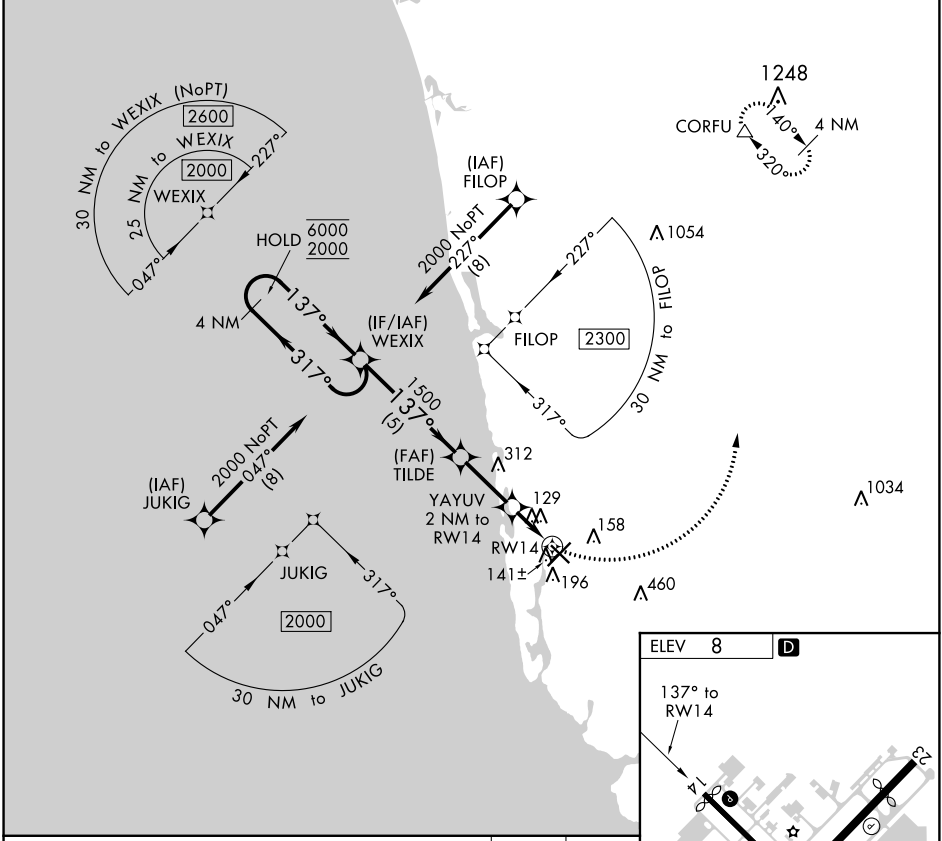

APP CRS 137°	Rwy Idg TDZE Apt Elev	N/A N/A 8
------------------------	-----------------------------	------------------------

RNAV (GPS)-B

NAPLES MUNI (APF)

RNP APCH.		MISSED APPROACH: Climbing left turn to 2300 direct CORFU and hold.			
ATIS 134.225	FORT MYERS APP CON★ 124.125 371.85	NAPLES TOWER★ 128.5 (CTAF) 0	GND CON 121.6	CLNC DEL 118.0	CLNC DEL 124.125 (When twr closed)

SE-3, 22 APR 2021 to 20 MAY 2021

SE-3, 22 APR 2021 to 20 MAY 2021

CATEGORY	A	B	C	D
C CIRCLING	580-1	572 (600-1)	680-2 672 (700-2)	820-2¾ 812 (900-2¾)

REIL Rwy 5, 14, 23 and 32 **0**
MIRL Rwy 5-23 and 14-32 **0**