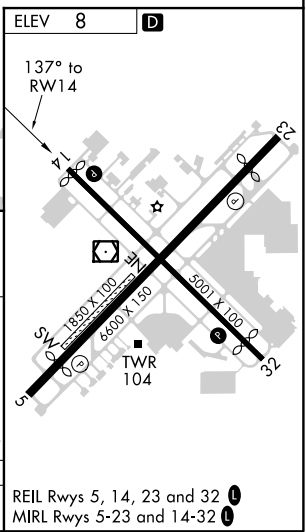

APP CRS 137°	Rwy Idg TDZE Apt Elev	N/A N/A 8
------------------------	-----------------------------	------------------------

RNAV (GPS)-B

NAPLES MUNI (APF)

RNP APCH.		MISSED APPROACH: Climbing left turn to 2300 direct CORFU and hold.			
ATIS 134.225	FORT MYERS APP CON★ 124.125 371.85	NAPLES TOWER★ 128.5 (CTAF) 0	GND CON 121.6	CLNC DEL 118.0	CLNC DEL 124.125 (When twr closed)

SE-3, 22 APR 2021 to 20 MAY 2021

SE-3, 22 APR 2021 to 20 MAY 2021

CATEGORY	A	B	C	D
C CIRCLING	580-1	572 (600-1)	680-2 672 (700-2)	820-2¾ 812 (900-2¾)

REIL Rwy 5, 14, 23 and 32 **0**
MIRL Rwy 5-23 and 14-32 **0**