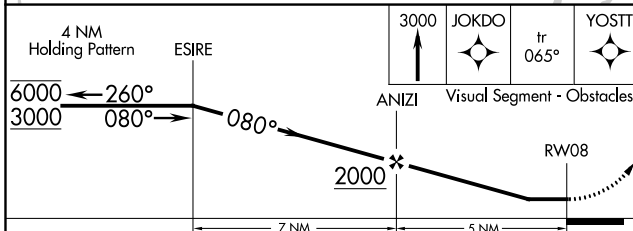

WAAS CH 82427 W08A	APP CRS 080°	Rwy Idg TDZE Apt Elev	2703 352 352
--	------------------------	-----------------------------	---

RNAV (GPS) RWY 8

AUGUSTA STATE (AUG)

RNP APCH.		MISSED APPROACH: Climb to 3000 direct JOKDO and on track 065° to YOSTT and hold.	
ASOS 118.325	PORTLAND APP CON ★ 128.35 299.2	CLNC DEL 119.95 299.2	UNICOM 123.0 (CTAF) 0

ELEV 352	D	TDZE 352
----------	---	----------

MIRL Rwy 8-26 0
HIRL Rwy 17-35 0
REIL Rwy 35 0

CATEGORY	A	B	C	D
LP MDA	920-1	568 (600-1)	920-1 $\frac{1}{8}$	568 (600-1 $\frac{1}{8}$)
LNAV MDA	940-1	588 (600-1)	940-1 $\frac{3}{4}$	588 (600-1 $\frac{3}{4}$)
CIRCLING	940-1 588 (600-1)	980-1 628 (700-1)	980-1 $\frac{3}{4}$ 628 (700-1 $\frac{3}{4}$)	1160-2 $\frac{1}{2}$ 808 (900-2 $\frac{1}{2}$)