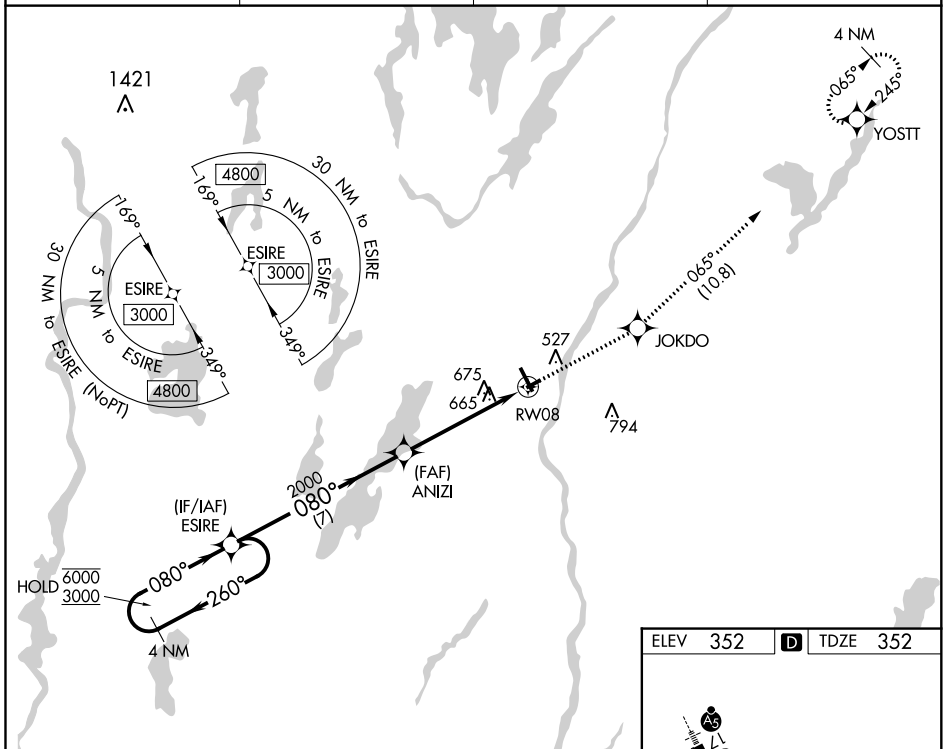

WAAS CH 82427 W08A	APP CRS 080°	Rwy Idg TDZE Apt Elev	2703 352 352
--	------------------------	-----------------------------	---

RNAV (GPS) RWY 8

AUGUSTA STATE (AUG)

RNP APCH.		MISSED APPROACH: Climb to 3000 direct JOKDO and on track 065° to YOSTT and hold.	
ASOS 118.325	PORTLAND APP CON ★ 128.35 299.2	CLNC DEL 119.95 299.2	UNICOM 123.0 (CTAF) 0

ELEV 352	D	TDZE 352
----------	---	----------

MIRL Rwy 8-26 0
HIRL Rwy 17-35 0
REIL Rwy 35 0

CATEGORY	A	B	C	D
LP MDA	920-1	568 (600-1)	920-1 $\frac{1}{8}$	568 (600-1 $\frac{1}{8}$)
LNAV MDA	940-1	588 (600-1)	940-1 $\frac{3}{4}$	588 (600-1 $\frac{3}{4}$)
CIRCLING	940-1 588 (600-1)	980-1 628 (700-1)	980-1 $\frac{3}{4}$ 628 (700-1 $\frac{3}{4}$)	1160-2 $\frac{1}{2}$ 808 (900-2 $\frac{1}{2}$)

NE-1, 15 JUL 2021 to 12 AUG 2021

NE-1, 15 JUL 2021 to 12 AUG 2021