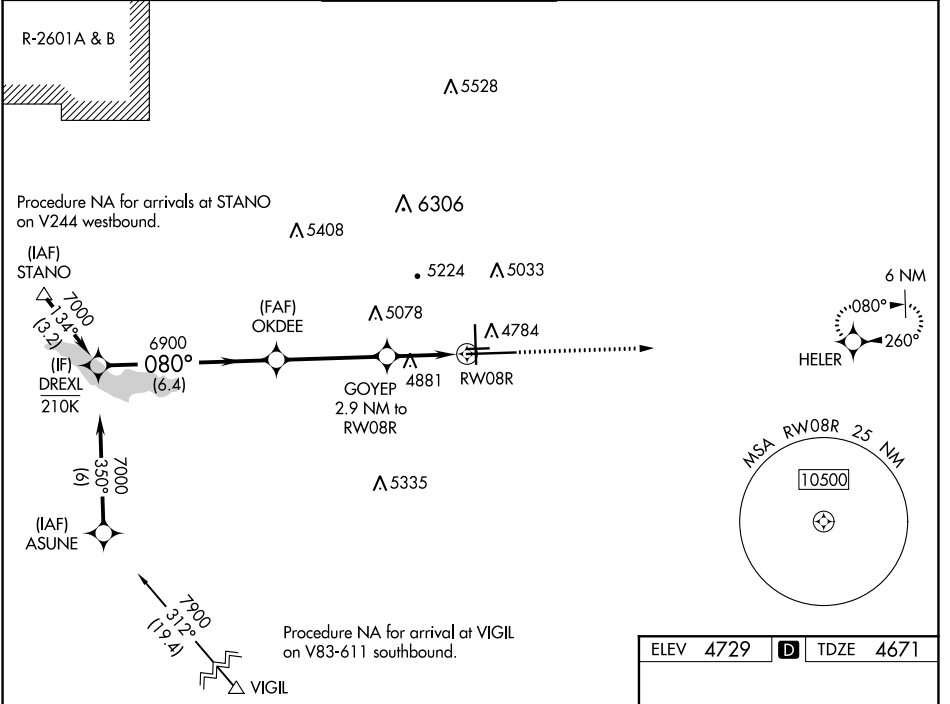

WAAS CH 70531 W08A	APP CRS 080°	Rwy Idg TDZE Apt Elev	10496 4671 4729
--	------------------------	-----------------------------	--

RNAV (GPS) RWY 8R

PUEBLO MEML (PUB)

RNP APCH.		MALSR	MISSED APPROACH: Climb to 7000 direct HELER and hold.		
<p>▼ For uncompensated Baro-VNAV systems, LNAV/VNAV NA below -22°C or above 47°C. For inop ALS, increase LNAV/VNAV all Cats visibility to 3/4 SM.</p>					
ATIS 125.25	DENVER APP CON ★ 120.1 290.5	PUEBLO TOWER ★ 119.1 (CTAF) 0 257.8	GND CON 121.9	CLNC DEL 120.9	UNICOM 122.95

SW-1, 15 JUL 2021 to 12 AUG 2021

SW-1, 15 JUL 2021 to 12 AUG 2021

ELEV 4729	D	TDZE 4671
-----------	---	-----------

HIRL Rwy 8R-26L

MIRL Rws 17-35 and 8L-26R

REIL Rws 8L, 17, 26L, 26R and 35

CATEGORY	A	B	C	D
LPV DA	4871-1/2		200 (200-1/2)	
LNAV/VNAV DA	4921-1/2		250 (200-1/2)	
LNAV MDA	5200-1/2	529 (500-1/2)	5200-1	529 (500-1)
CIRCLING	5340-1	611 (700-1)	5560-2 1/2 831 (900-2 1/2)	5800-3 1071 (1100-3)