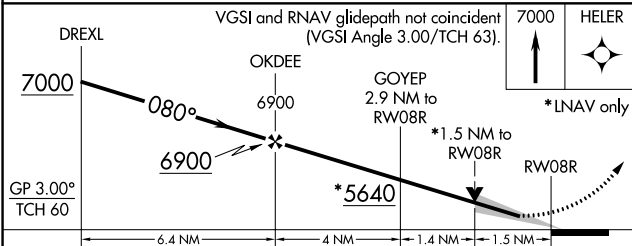

WAAS CH 70531 W08A	APP CRS 080°	Rwy Idg TDZE Apt Elev	10496 4671 4729
--	------------------------	-----------------------------	--

RNAV (GPS) RWY 8R

PUEBLO MEML (PUB)

RNP APCH.		MALSR	MISSED APPROACH: Climb to 7000 direct HELER and hold.		
<p>▼ For uncompensated Baro-VNAV systems, LNAV/VNAV NA below -22°C or above 47°C. For inop ALS, increase LNAV/VNAV all Cats visibility to 3/4 SM.</p>					
ATIS 125.25	DENVER APP CON ★ 120.1 290.5	PUEBLO TOWER ★ 119.1 (CTAF) 0 257.8	GND CON 121.9	CLNC DEL 120.9	UNICOM 122.95

SW-1, 15 JUL 2021 to 12 AUG 2021

SW-1, 15 JUL 2021 to 12 AUG 2021

ELEV 4729	D	TDZE 4671
-----------	---	-----------

HIRL Rwy 8R-26L

MIRL Rws 17-35 and 8L-26R

REIL Rws 8L, 17, 26L, 26R and 35

CATEGORY	A	B	C	D
LPV DA	4871-1/2		200 (200-1/2)	
LNAV/VNAV DA	4921-1/2		250 (200-1/2)	
LNAV MDA	5200-1/2	529 (500-1/2)	5200-1	529 (500-1)
CIRCLING	5340-1	611 (700-1)	5560-2 1/2 831 (900-2 1/2)	5800-3 1071 (1100-3)