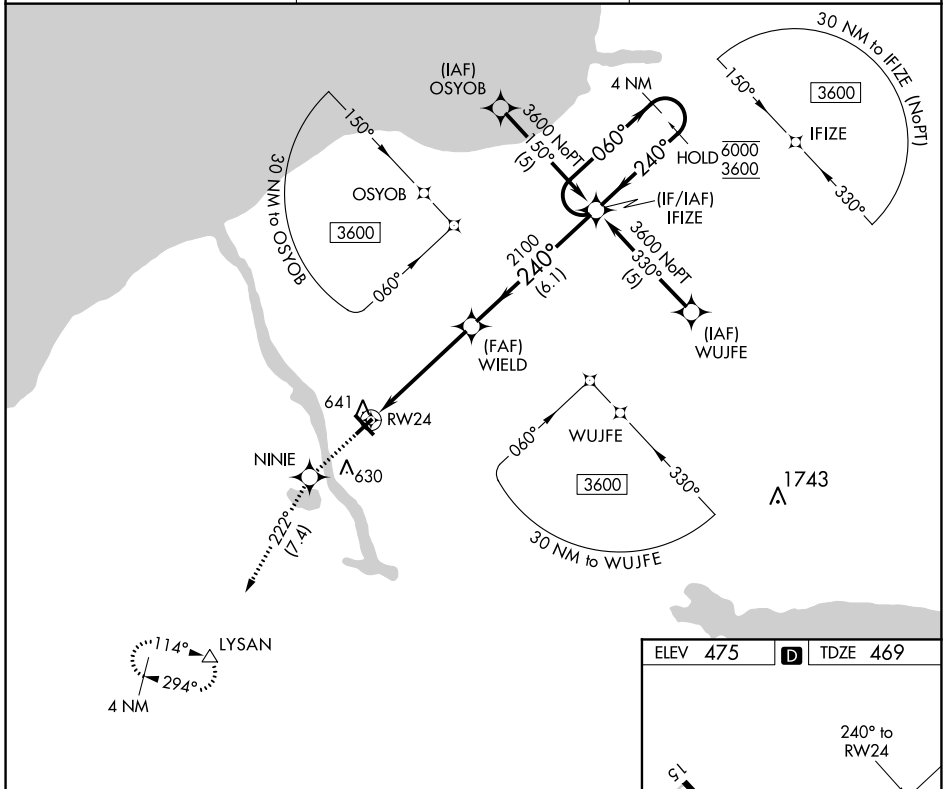

APP CRS 240°	Rwy Idg TDZE Apt Elev	3997 469 475
------------------------	-----------------------------	---

RNAV (GPS) RWY 24

OSWEGO COUNTY (FZY)

RNP APCH.		MISSED APPROACH: Climb to 3000 direct NINIE and on track 222° to LYSAN and hold.
Rwy 24 helicopter visibility reduction below 1 SM NA.		
ASOS 119.275	SYRACUSE APP CON 126.125 269.125	UNICOM 123.0 (CTAF) 0

ELEV 475	D TDZE 469
----------	-------------------

MIRL Rwy 6-24 0
HIRL Rwy 15-33 0
REIL Rwy 15 and 33 0
REIL Rwy 6 and 24 0

NE-2, 15 JUL 2021 to 12 AUG 2021

NE-2, 15 JUL 2021 to 12 AUG 2021