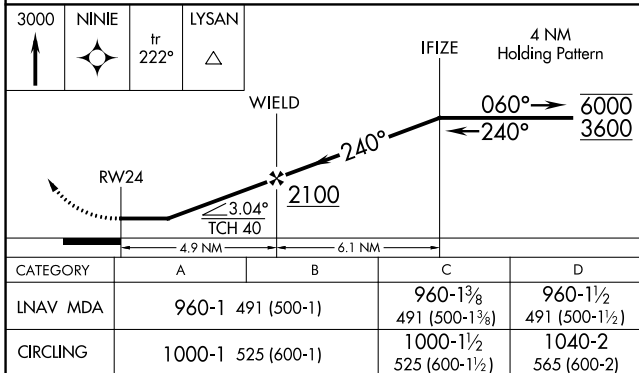

APP CRS 240°	Rwy Idg TDZE Apt Elev	3997 469 475
------------------------	-----------------------------	---

RNAV (GPS) RWY 24

OSWEGO COUNTY (FZY)

RNP APCH.		MISSED APPROACH: Climb to 3000 direct NINIE and on track 222° to LYSAN and hold.
Rwy 24 helicopter visibility reduction below 1 SM NA.		
ASOS 119.275	SYRACUSE APP CON 126.125 269.125	UNICOM 123.0 (CTAF) 0