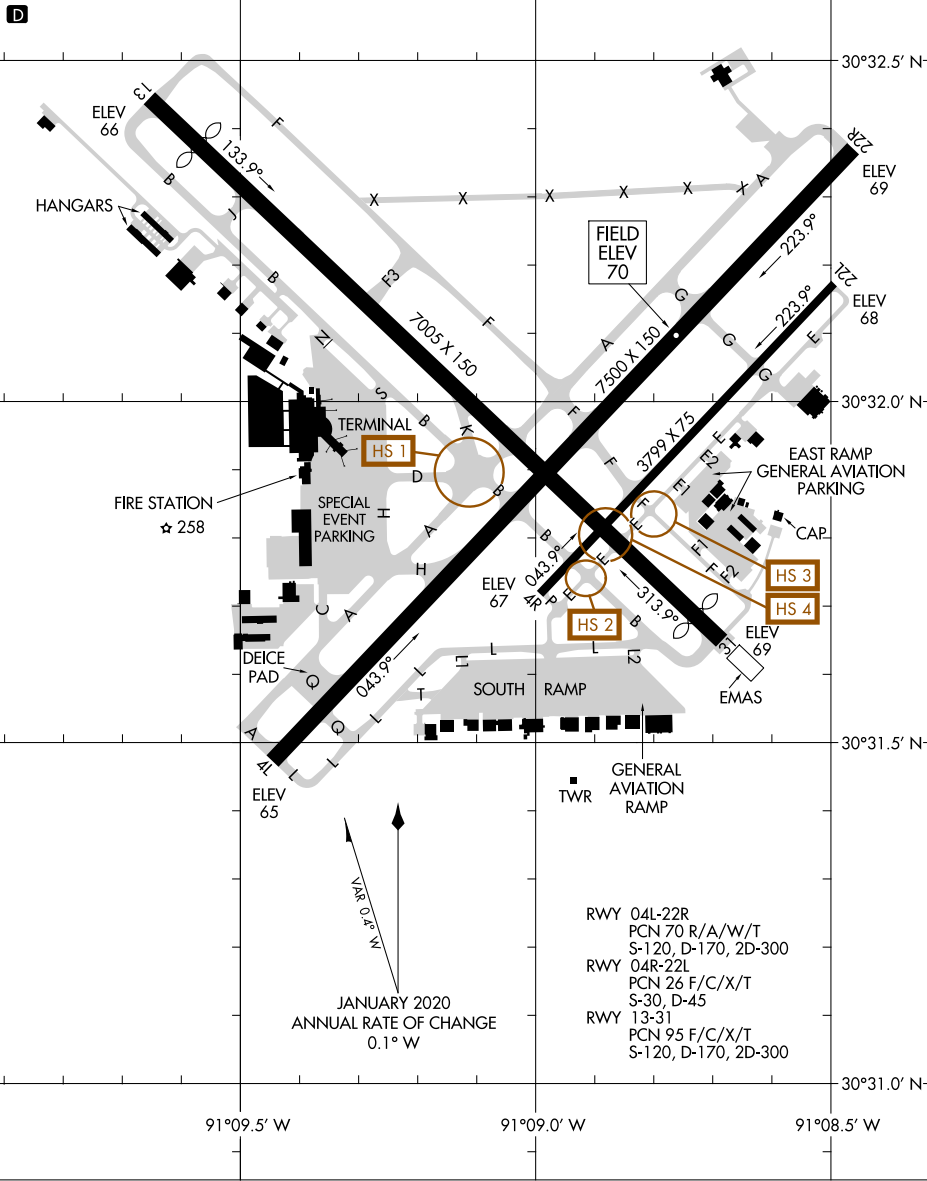

ATIS  
125.2  
RYAN TOWER ★  
118.45 257.8  
GND CON  
121.9  
CLNC DEL  
119.4

**CAUTION: BE ALERT TO RUNWAY CROSSING CLEARANCES.  
READBACK OF ALL RUNWAY HOLDING INSTRUCTIONS IS REQUIRED.**

SC-4, 09 SEP 2021 to 07 OCT 2021

SC-4, 09 SEP 2021 to 07 OCT 2021