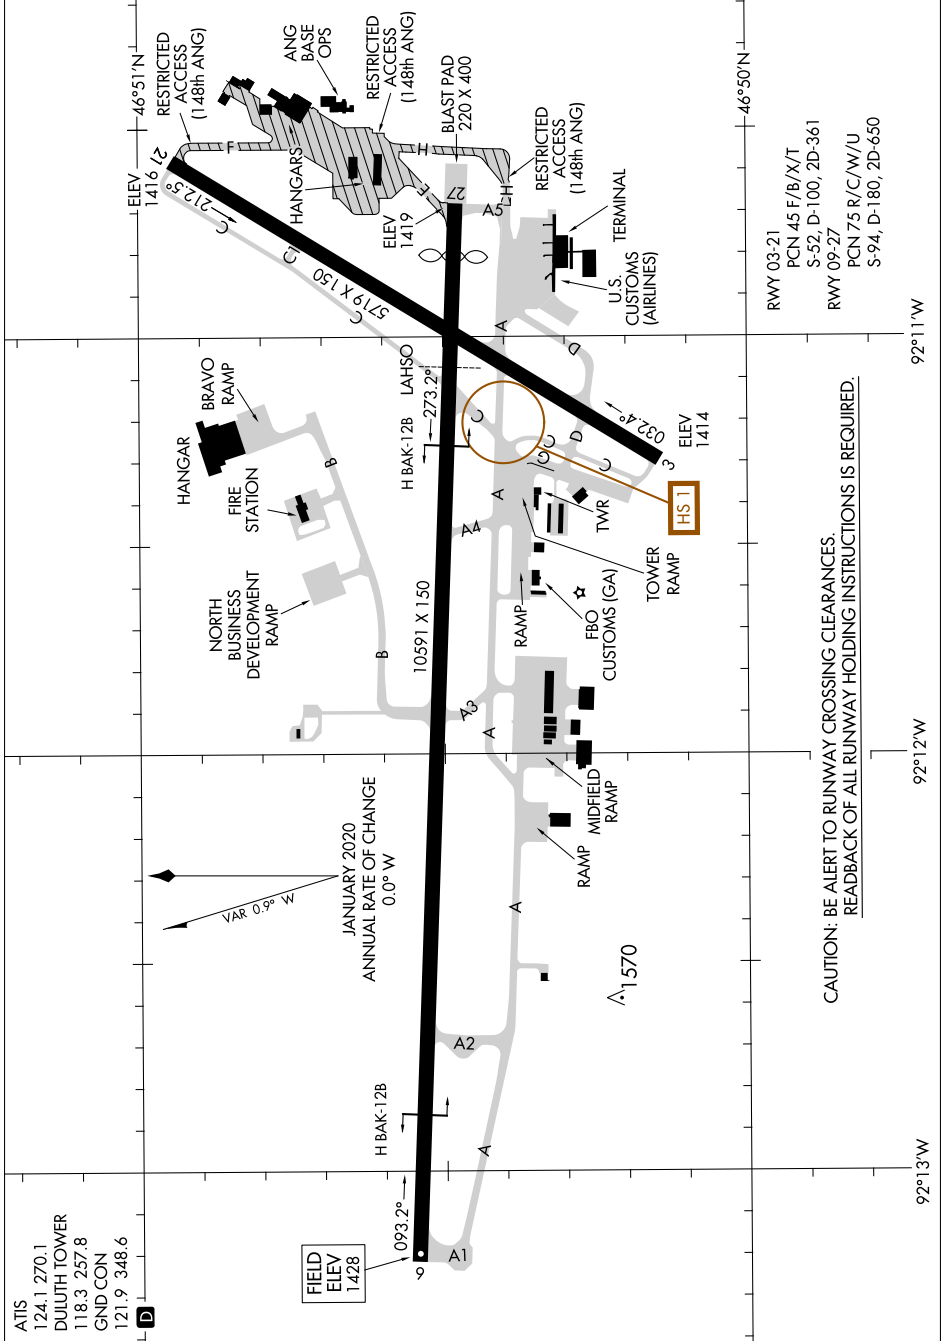

AIRPORT DIAGRAM

AL-125 (FAA)

DULUTH INTL (DLH)
DULUTH, MINNESOTA

NC-1, 09 SEP 2021 to 07 OCT 2021

RWY 03-21
PCN 45 F/B/X/T
S-52, D-100, 2D-361
RWY 09-27
PCN 75 R/C/W/U
S-94, D-180, 2D-650

D
ATIS 124.1 270.1
DULUTH TOWER 118.3 257.8
GND CON 121.9 348.6

FIELD ELEV
1428

AIRPORT DIAGRAM

DULUTH, MINNESOTA
DULUTH INTL (DLH)

NC-1, 09 SEP 2021 to 07 OCT 2021