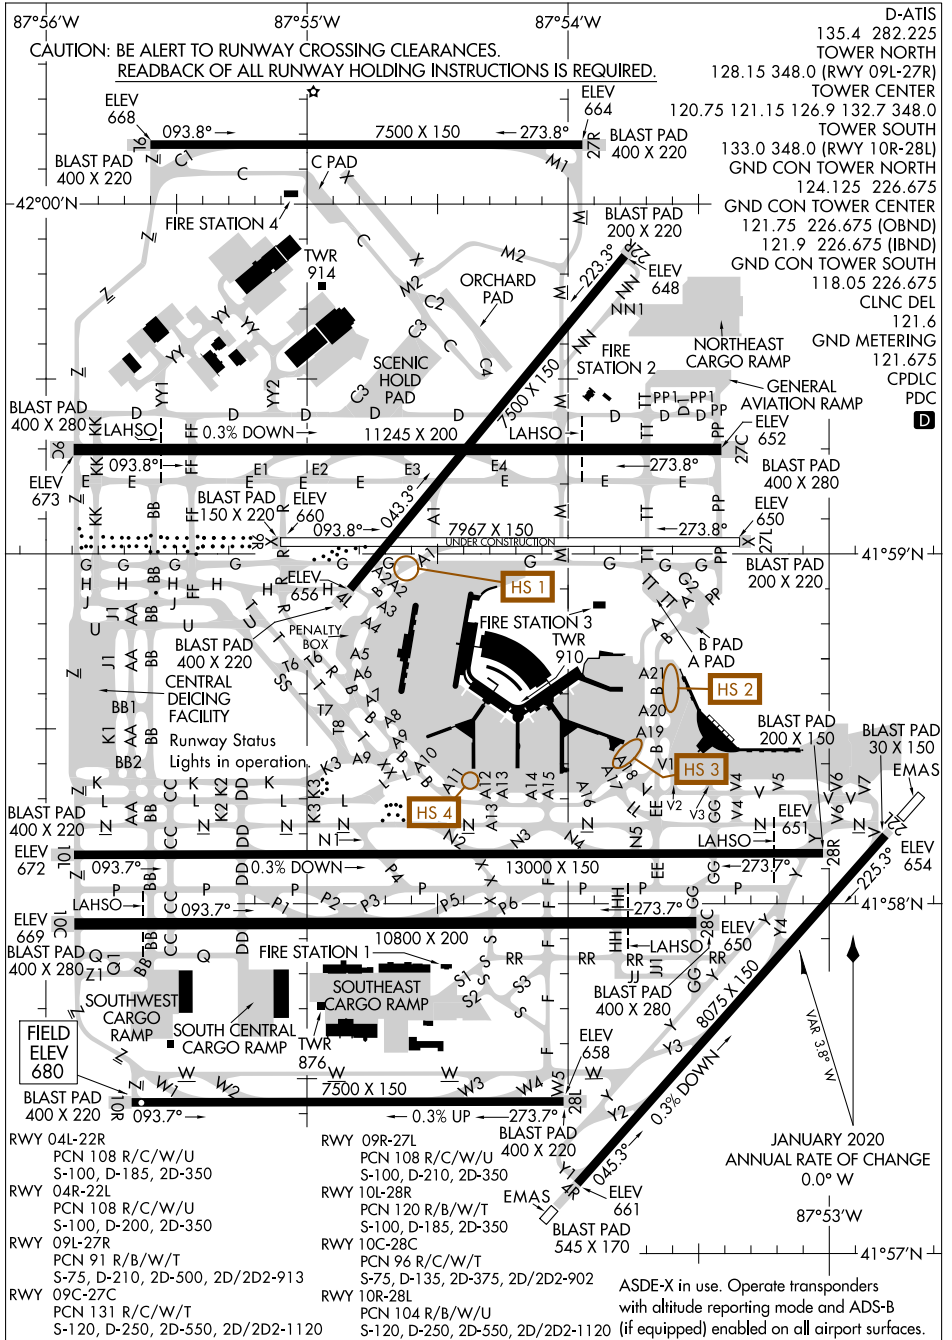

AIRPORT DIAGRAM

AL-166 (FAA)

CHICAGO O'HARE INTL (O.R.D)

CHICAGO, ILLINOIS

EC-3, 09 SEP 2021 to 07 OCT 2021

EC-3, 09 SEP 2021 to 07 OCT 2021

AIRPORT DIAGRAM

CHICAGO O'HARE INTL (O.R.D)