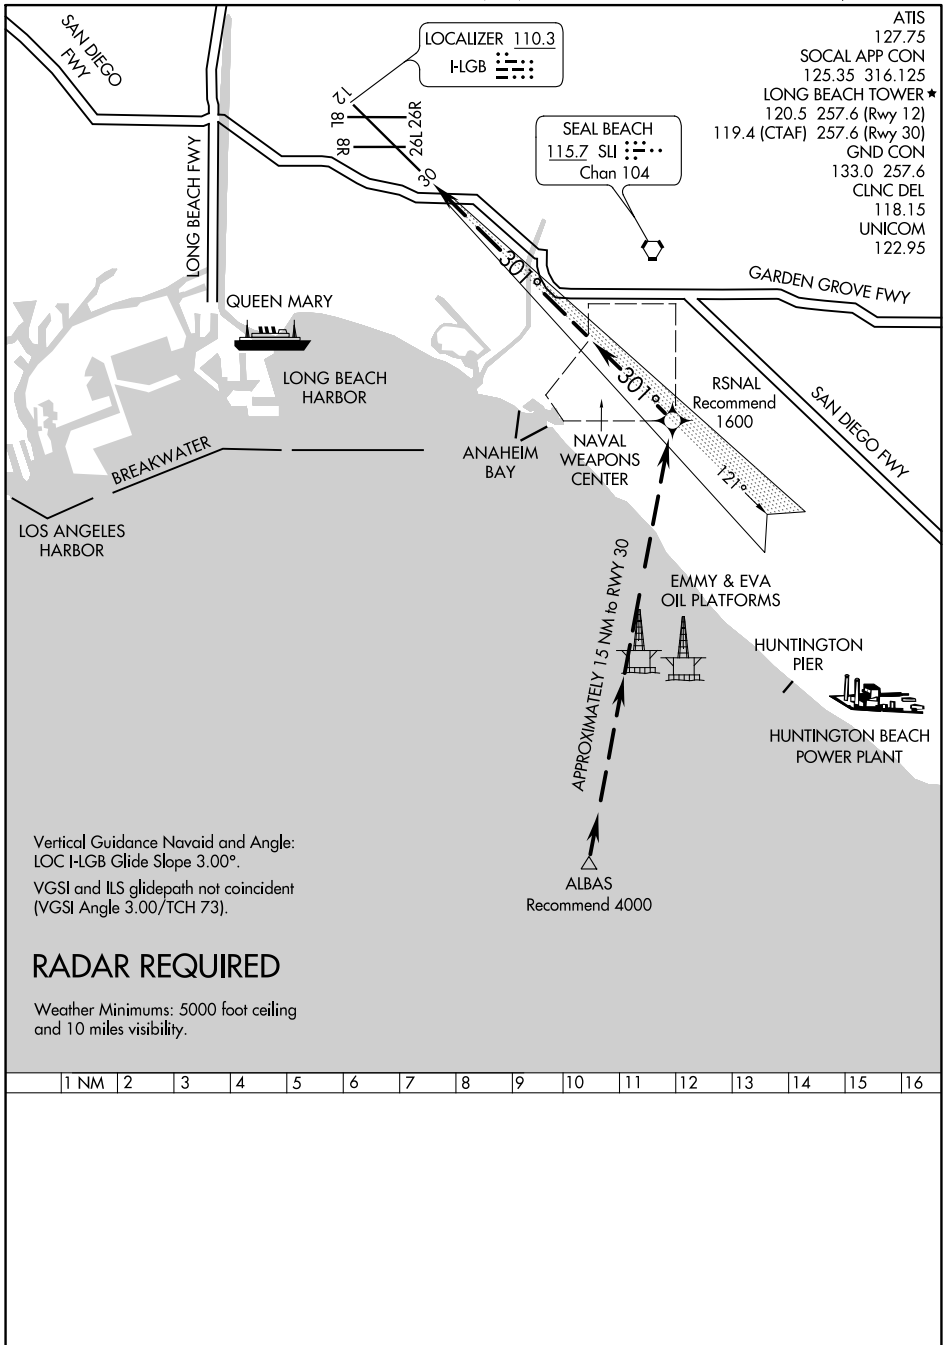

ARSENAL VISUAL RWY 30

AL-236 (FAA)

LONG BEACH (DAUGHERTY FLD) (LGB)

LONG BEACH, CALIFORNIA

SW-3, 09 SEP 2021 to 07 OCT 2021

SW-3, 09 SEP 2021 to 07 OCT 2021

ARSENAL VISUAL RWY 30

Orig-A 19JUL18

33°49'N-118°09'W

LONG BEACH, CALIFORNIA

LONG BEACH (DAUGHERTY FLD) (LGB)