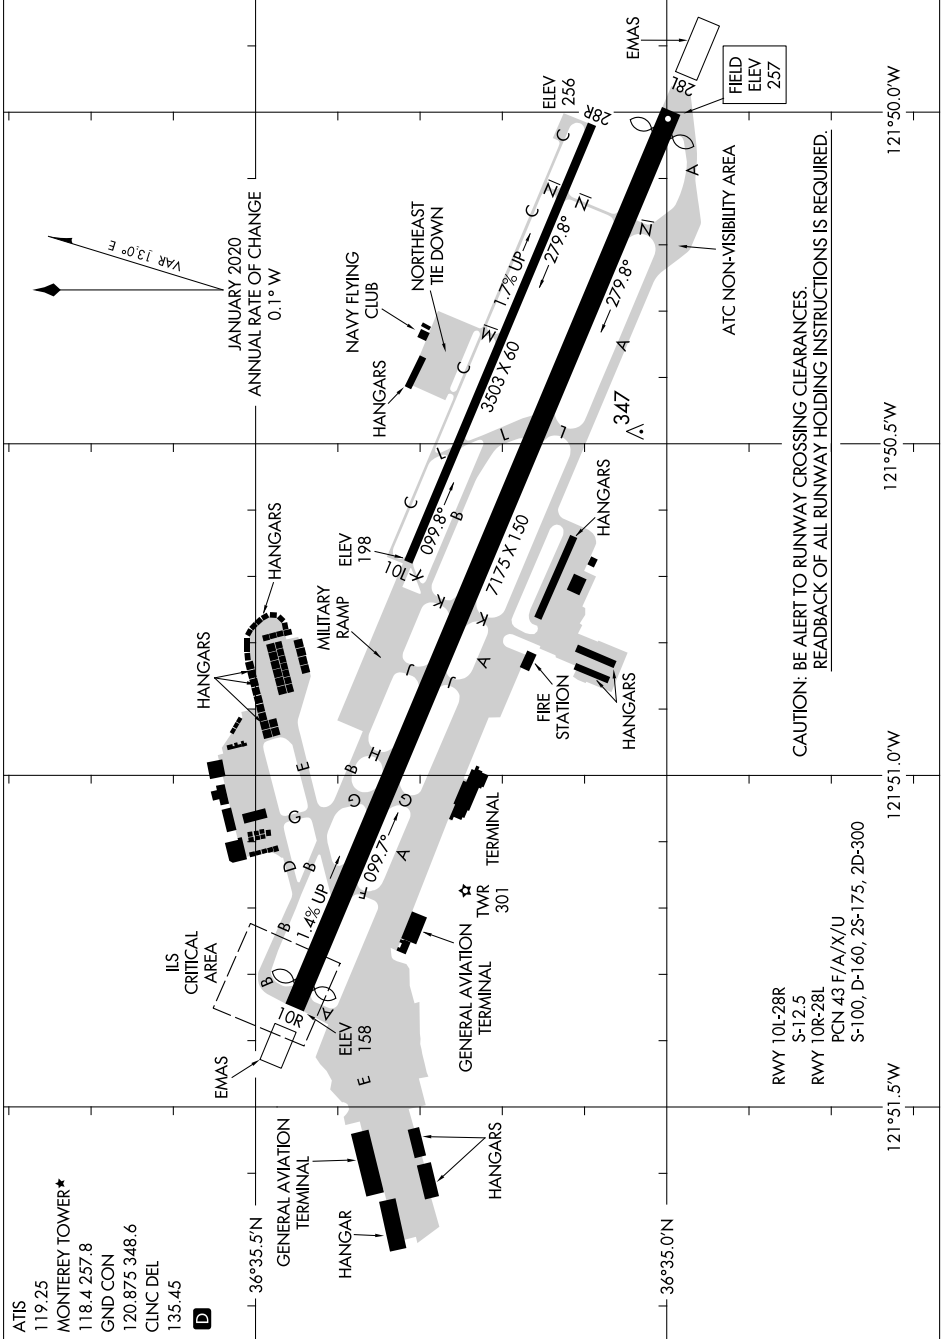

# AIRPORT DIAGRAM

AL-271 (FAA)

MONTEREY RGNL (MRY)  
MONTEREY, CALIFORNIA

SW-2, 09 SEP 2021 to 07 OCT 2021

CAUTION: BE ALERT TO RUNWAY CROSSING CLEARANCES.  
READBACK OF ALL RUNWAY HOLDING INSTRUCTIONS IS REQUIRED.

RWY 10L-28R  
S-12.5  
RWY 10R-28L  
PCN 43 F/A/X/U  
S-100, D-160, 2S-175, 2D-300

ATIS 119.25  
 MONTEREY TOWER\* 118.4 257.8  
 GND CON 120.875 348.6  
 CLNC DEL 135.45  
 D

# AIRPORT DIAGRAM

MONTEREY, CALIFORNIA  
MONTEREY RGNL (MRY)

SW-2, 09 SEP 2021 to 07 OCT 2021