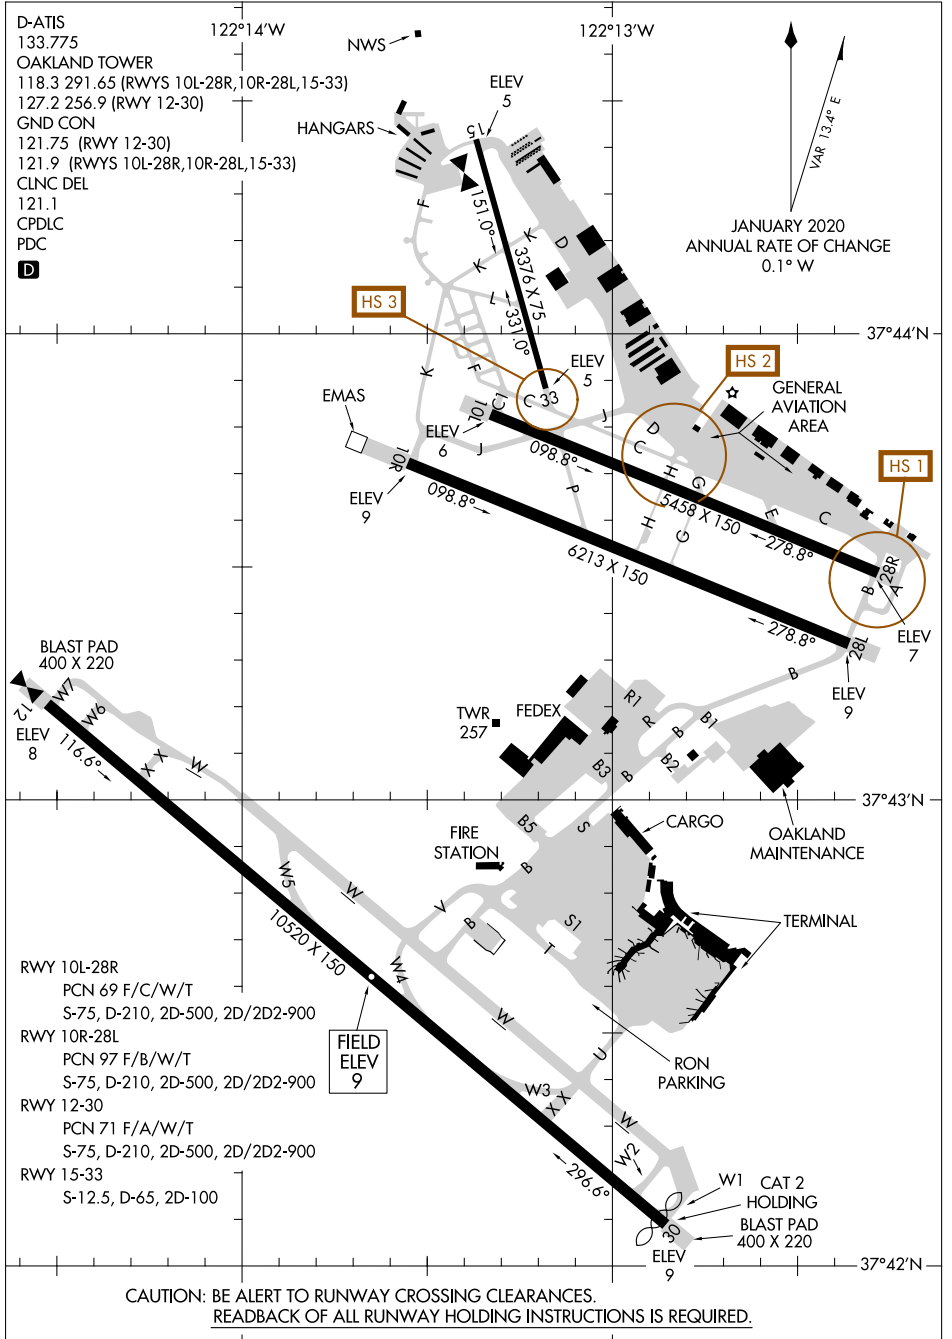

# AIRPORT DIAGRAM

METRO OAKLAND INTL (OAK)  
OAKLAND, CALIFORNIA

AL-294 (FAA)

SW-2, 09 SEP 2021 to 07 OCT 2021

SW-2, 09 SEP 2021 to 07 OCT 2021