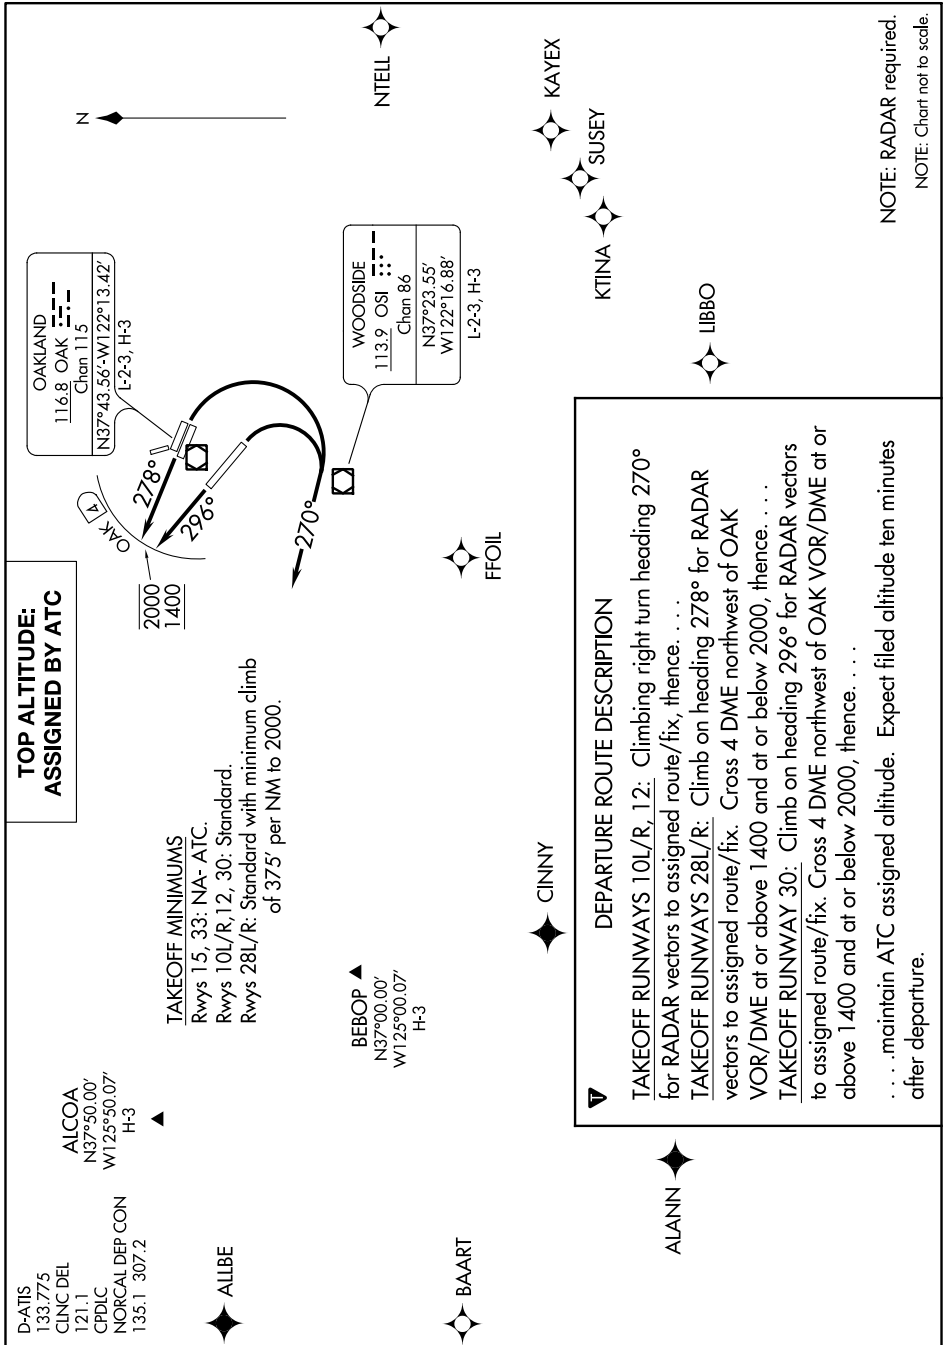

QUAKE TWO DEPARTURE

AL-294 (FAA)

METRO OAKLAND INTL (OAK)
OAKLAND, CALIFORNIA

SW-2, 09 SEP 2021 to 07 OCT 2021

QUAKE TWO DEPARTURE

OAKLAND, CALIFORNIA
METRO OAKLAND INTL (OAK)

SW-2, 09 SEP 2021 to 07 OCT 2021