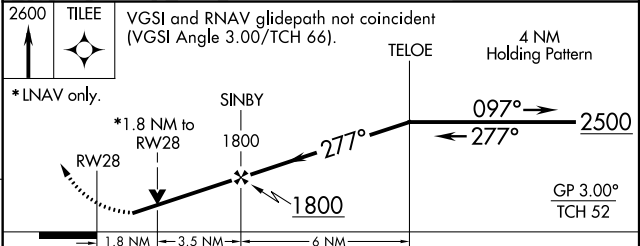

CATEGORY	A	B	C	D
LPV DA		307-1	257 (300-1)	
LNAV/VNAV DA		431-1¼	381 (400-1¼)	
LNAV MDA	680-1	630 (700-1)	680-1¾	630 (700-1¾)
C CIRCLING	680-1	630 (700-1)	740-2 690 (700-2)	740-2¼ 690 (700-2¼)

SE-4, 09 SEP 2021 to 07 OCT 2021

SE-4, 09 SEP 2021 to 07 OCT 2021