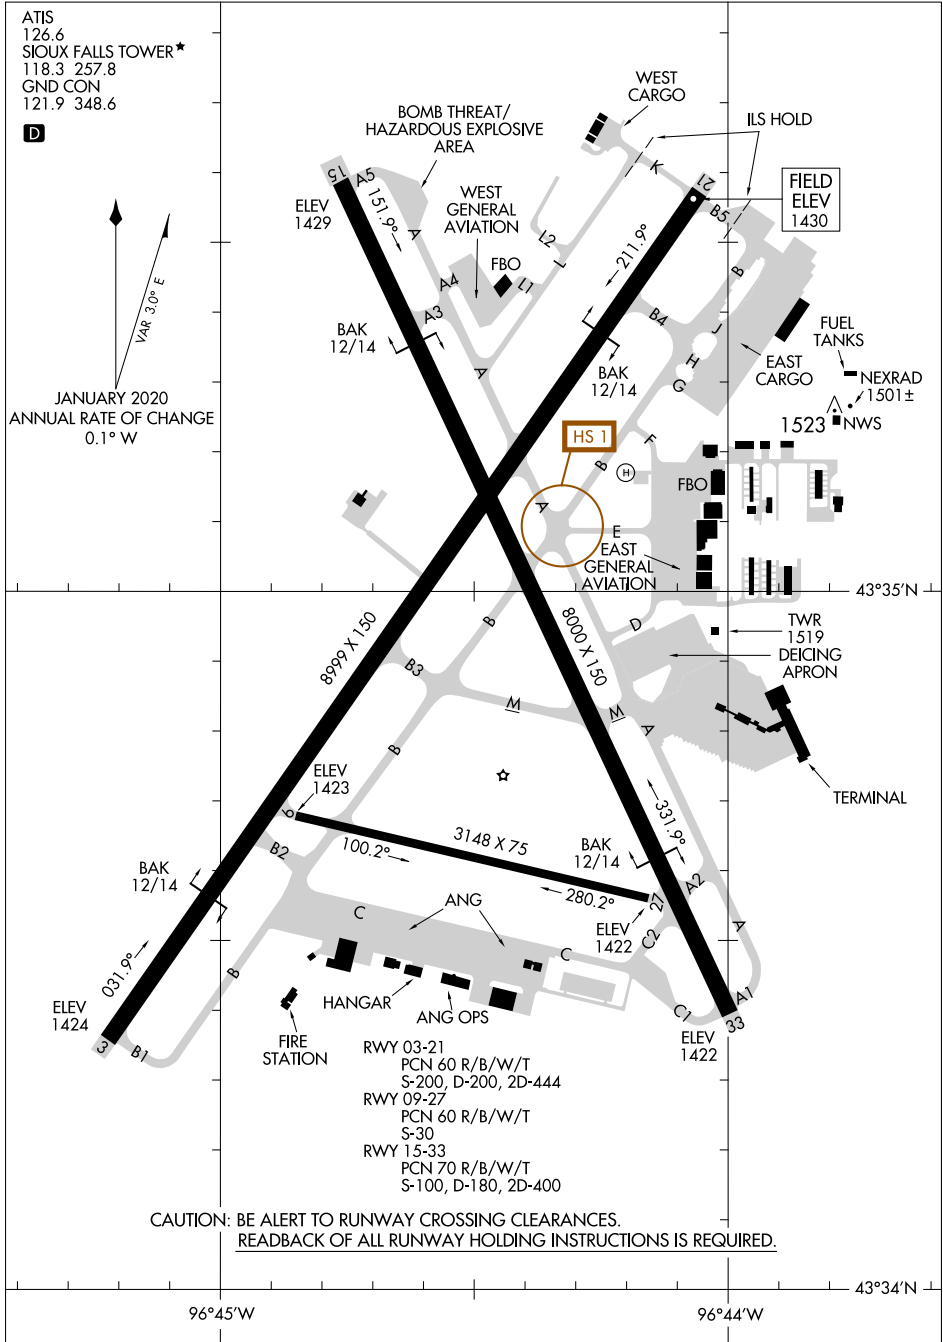

AIRPORT DIAGRAM

AL-396 (FAA)

JOE FOSS FLD (FSD)
SIOUX FALLS, SOUTH DAKOTA

NC-1, 09 SEP 2021 to 07 OCT 2021

NC-1, 09 SEP 2021 to 07 OCT 2021

AIRPORT DIAGRAM

SIOUX FALLS, SOUTH DAKOTA
JOE FOSS FLD (FSD)