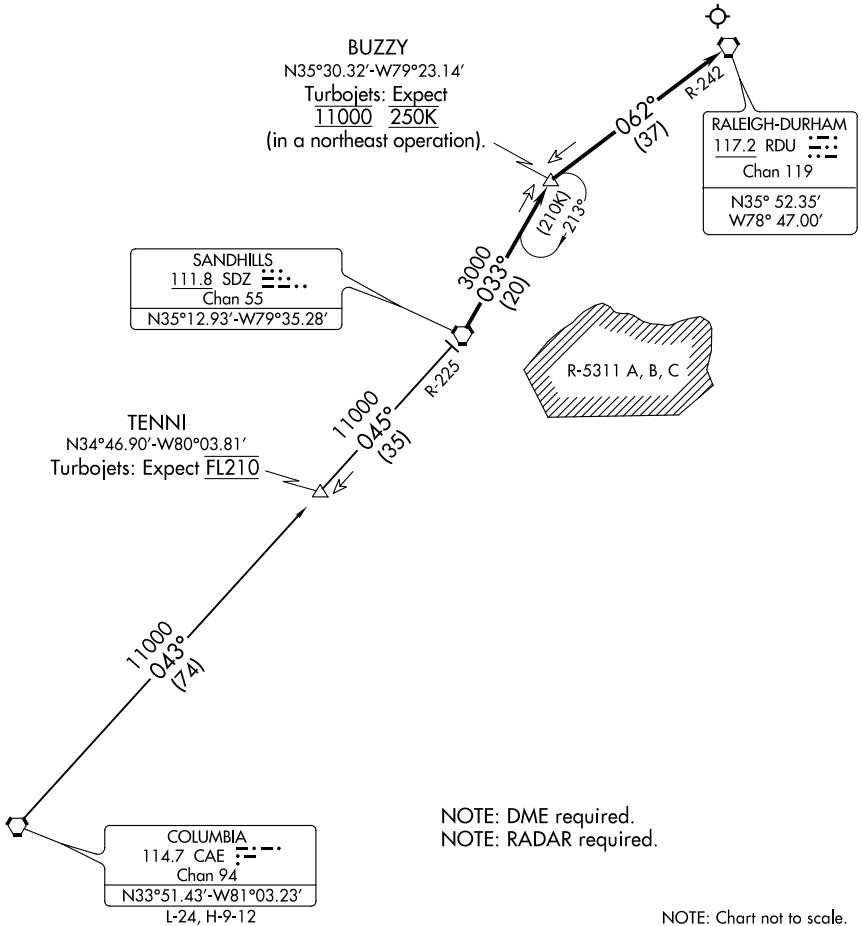

BUZZY ONE ARRIVAL

RALEIGH APP CON
127.675 307.9
D-ATIS
123.8

SE-2, 09 SEP 2021 to 07 OCT 2021

SE-2, 09 SEP 2021 to 07 OCT 2021

ARRIVAL ROUTE DESCRIPTION

COLUMBIA TRANSITION (CAE.BUZZY1): From over CAE VORTAC on CAE R-043 and SDZ R-225 to SDZ VORTAC, then on SDZ R-033 to BUZZY.

... Thence on RALEIGH/DURHAM VORTAC R-242 to RDU. Expect RADAR vectors to final approach course after BUZZY.