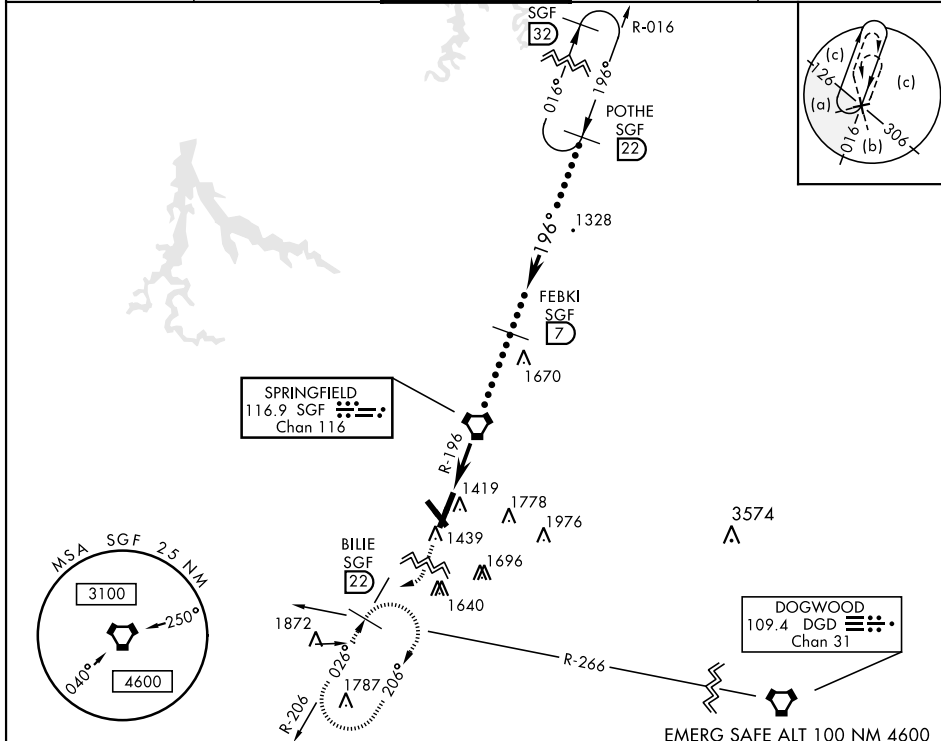

VORTAC SGF 116.9 Chan 116	APCH CRS 196°	Rwy Idg 7003 TDZE 1262 Arprt Elev 1268	JAL-604 [USAF]	SPRINGFIELD-BRANSON NATIONAL (KSGF)
---------------------------------	------------------	---	----------------	-------------------------------------

When local altimeter setting not received, use Monett altimeter setting.

MALS (A4) MISSED APPROACH: Climb to 3000 then right turn via SGF VORTAC R-206 to BILLIE INT/SGF 22 DME and hold.

ATIS 135.125	SPRINGFIELD APP CON 121.1 290.5	SPRINGFIELD TOWER 119.9 257.8	GND CON 121.9 251.15	CLNC DEL 123.675
-----------------	------------------------------------	----------------------------------	-------------------------	---------------------

EMERG SAFE ALT 100 NM 4600

CATEGORY	MONETT ALTIMETER SETTING MINIMUMS		
	C	D	E
S-20	1760-1¼ 498 (500-1¼)	1760-1½ 498 (500-1½)	1760-1¾ 498 (500-1¾)
CIRCLING	1820-1½ 552 (600-1½)	1820-2 552 (600-2)	1920-2¼ 652 (700-2¼)
S-20	1860-1½ 598 (600-1½)	1860-1¾ 598 (600-1¾)	1860-2 598 (600-2)
CIRCLING	1920-1¾ 652 (700-1¾)	1920-2¾ 652 (700-2¾)	2020-2¾ 752 (800-2¾)

NC-3, 09 SEP 2021 to 07 OCT 2021

NC-3, 09 SEP 2021 to 07 OCT 2021