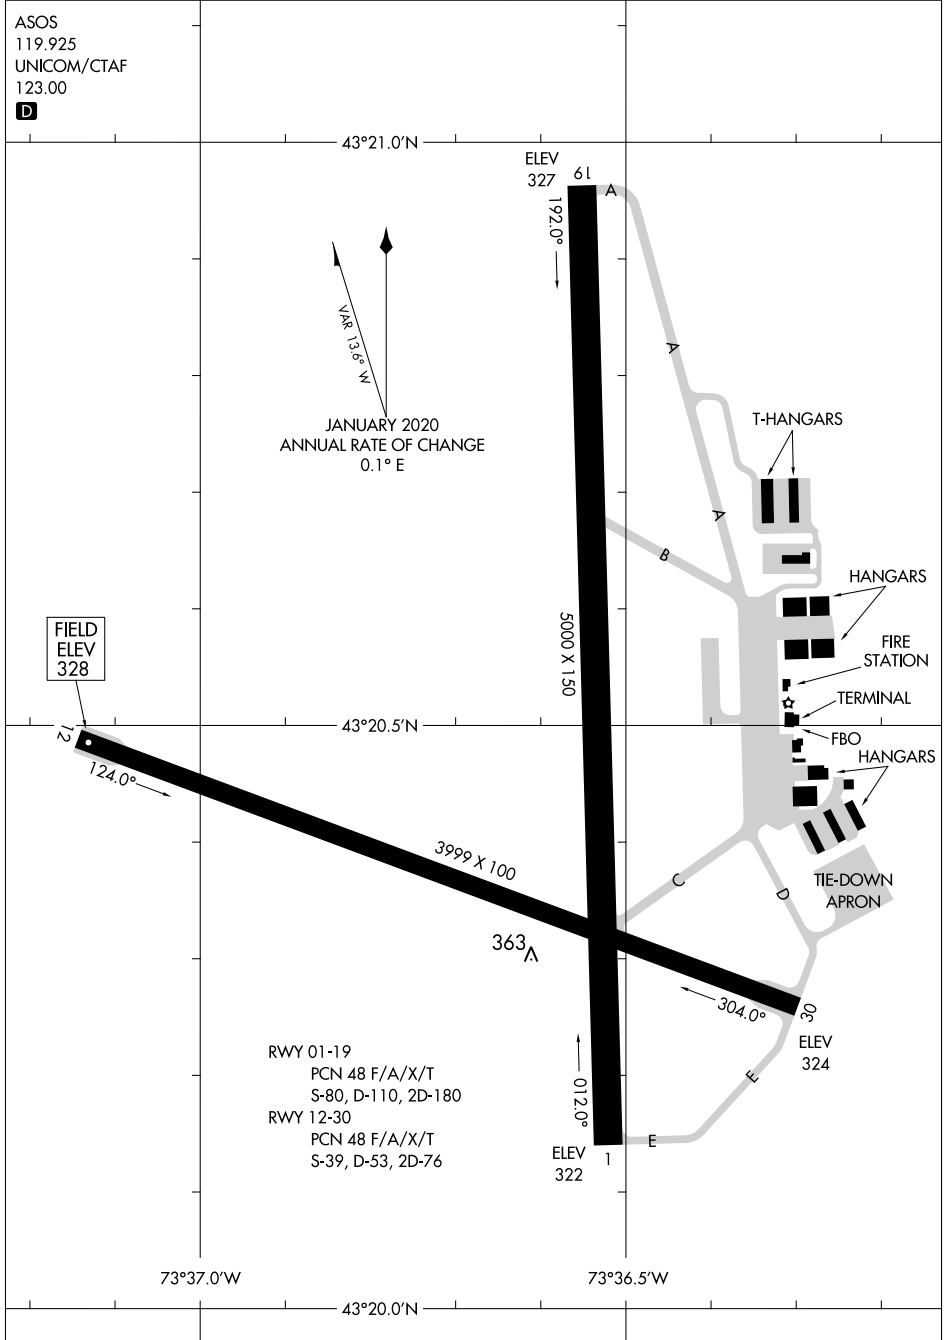

21112

AIRPORT DIAGRAM

AL-673 (FAA)

FLOYD BENNETT MEML (GF'L)
GLENDS FALLS, NEW YORK

ASOS
119.925
UNICOM/CTAF
123.00
D

NE-2, 09 SEP 2021 to 07 OCT 2021

NE-2, 09 SEP 2021 to 07 OCT 2021

AIRPORT DIAGRAM
21112

GLENDS FALLS, NEW YORK
FLOYD BENNETT MEML (GF'L)