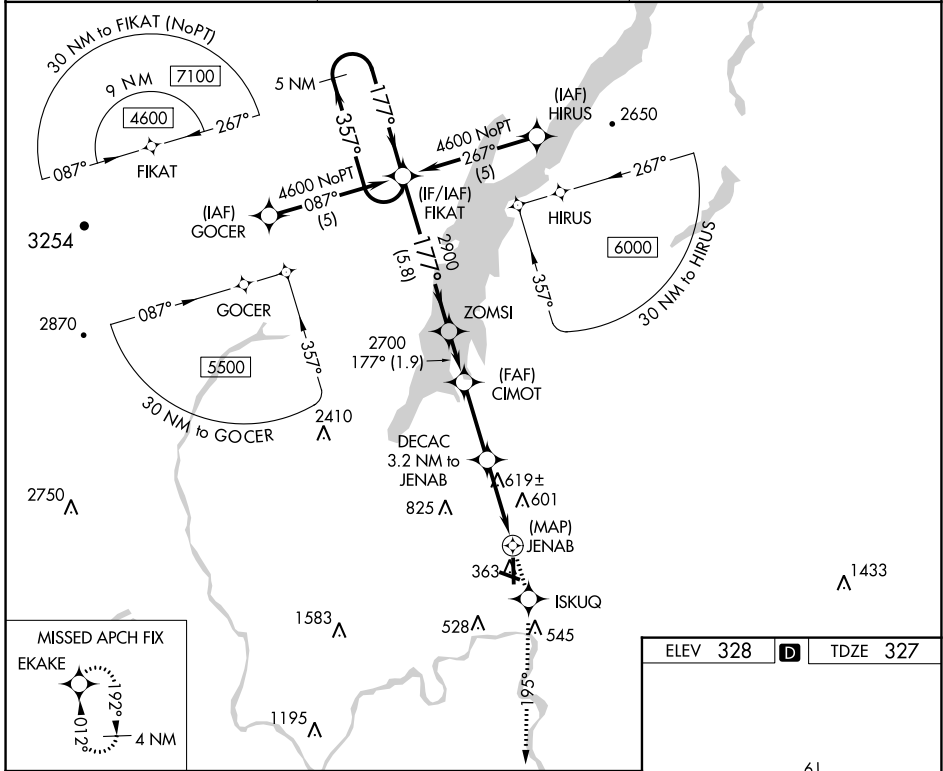

APP CRS	Rwy Idg	5000
177°	TDZE	327
	Apt Elev	328

RNAV (GPS) RWY 19

FLOYD BENNETT MEML (GFL)

RNP APCH.

⚠ Circling NA for Cat D NW of Rwy 12 and 19. Rwy 19 helicopter visibility reduction below ¾ SM NA. Circling Rwy 12, 30 NA at night.
⚠ -19°C

MISSED APPROACH: Climb to 3000 direct ISKUQ and on track 195° to EKAKE and hold.

ASOS 119.925	ALBANY APP CON 132.825 307.2	UNICOM 123.0 (CTAF) 0
------------------------	--	---------------------------------

ELEV 328	D	TDZE 327
----------	----------	----------

CATEGORY	A	B	C	D
LNVA MDA	880-1	553 (600-1)	880-1½ 553 (600-1½)	880-1¾ 553 (600-1¾)
C CIRCLING	880-1	552 (600-1)	940-1¾ 612 (700-1¾)	1420-3 1092 (1100-3)

NE-2, 09 SEP 2021 to 07 OCT 2021

NE-2, 09 SEP 2021 to 07 OCT 2021