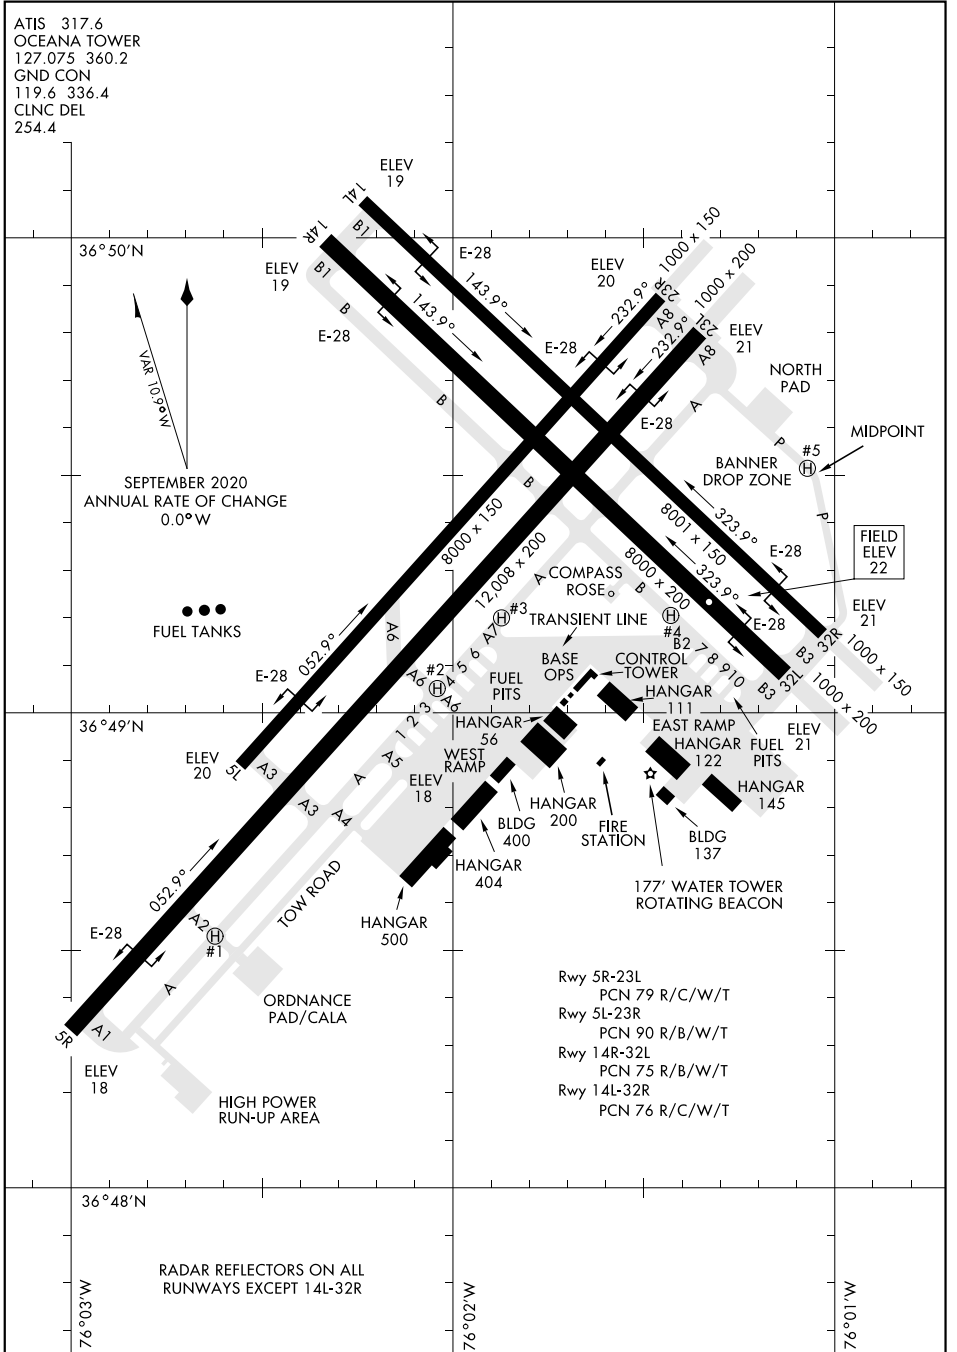

# AIRPORT DIAGRAM

AFD-934 [USN]

VIRGINIA BEACH, VIRGINIA

ATIS 317.6  
 OCEANA TOWER  
 127.075 360.2  
 GND CON  
 119.6 336.4  
 CLNC DEL  
 254.4

NE-3, 09 SEP 2021 to 07 OCT 2021

NE-3, 09 SEP 2021 to 07 OCT 2021

# AIRPORT DIAGRAM

VIRGINIA BEACH, VIRGINIA

OCEANA NAS (APOLLO SOUCEK FIELD) (KNTU)