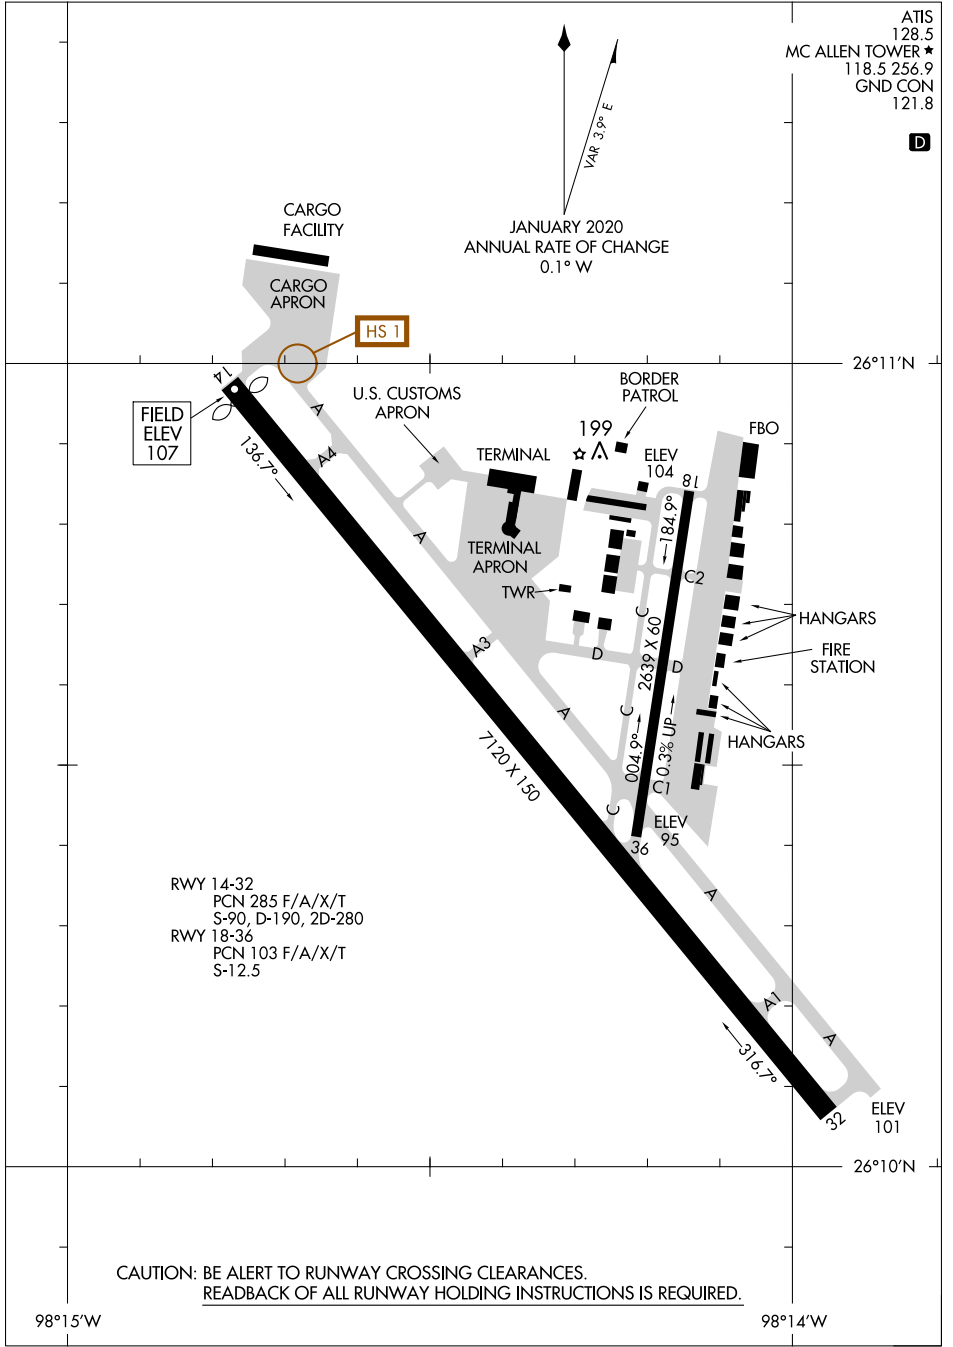

20086

AIRPORT DIAGRAM

AL-985 (FAA)

MC ALLEN MILLER INTL (MFE)

MC ALLEN, TEXAS

ATIS 128.5
 MC ALLEN TOWER ★ 118.5 256.9
 GND CON 121.8
D

JANUARY 2020
 ANNUAL RATE OF CHANGE
 0.1° W

SC-3, 09 SEP 2021 to 07 OCT 2021

SC-3, 09 SEP 2021 to 07 OCT 2021

AIRPORT DIAGRAM

20086

MC ALLEN, TEXAS

MC ALLEN MILLER INTL (MFE)