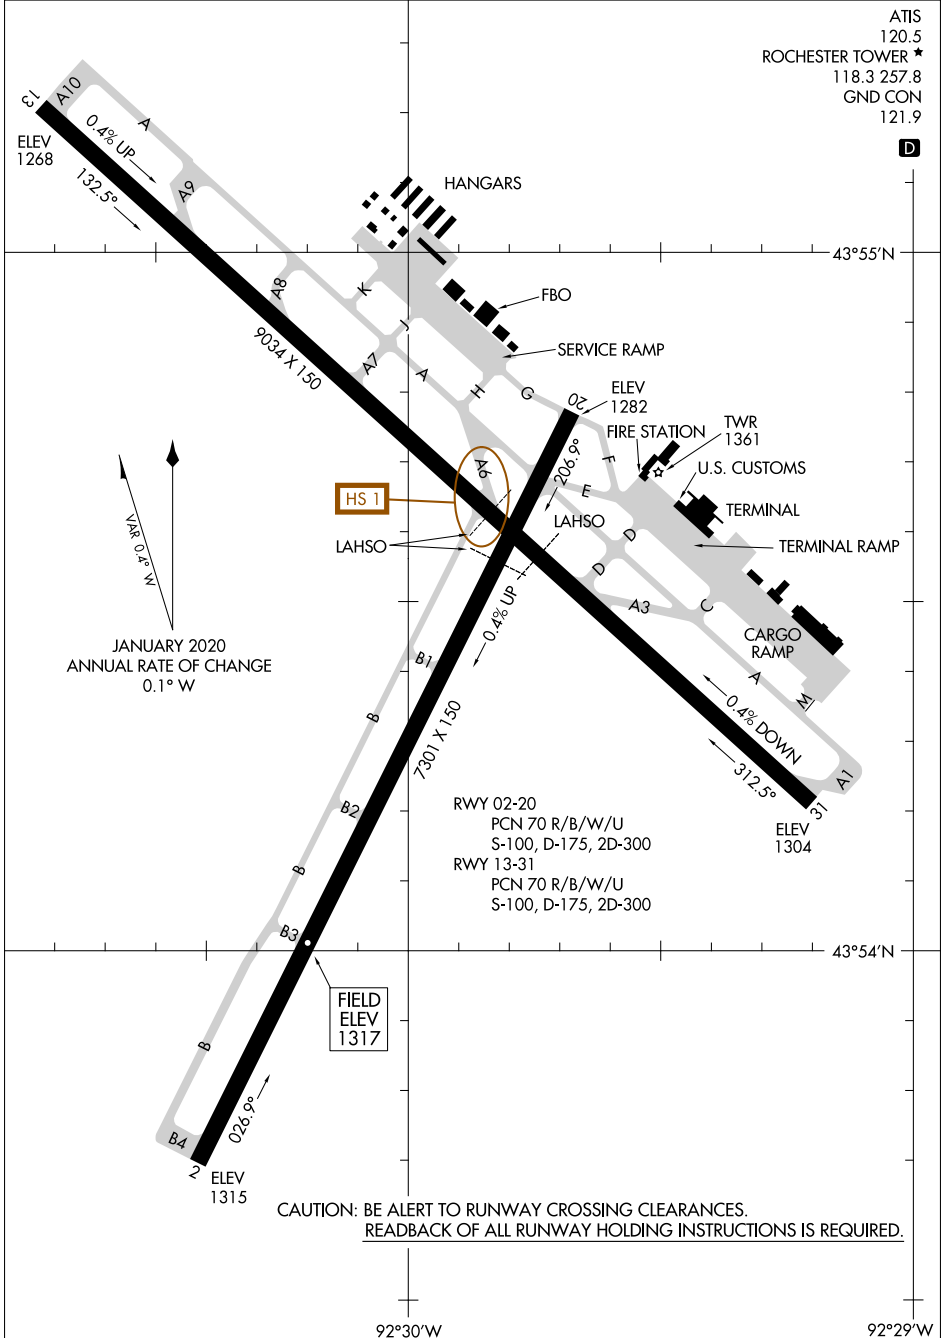

AIRPORT DIAGRAM

AL-5041 (FAA)

ROCHESTER INTL (RST)
ROCHESTER, MINNESOTA

AIRPORT DIAGRAM

ROCHESTER, MINNESOTA
ROCHESTER INTL (RST)

NC-1, 09 SEP 2021 to 07 OCT 2021