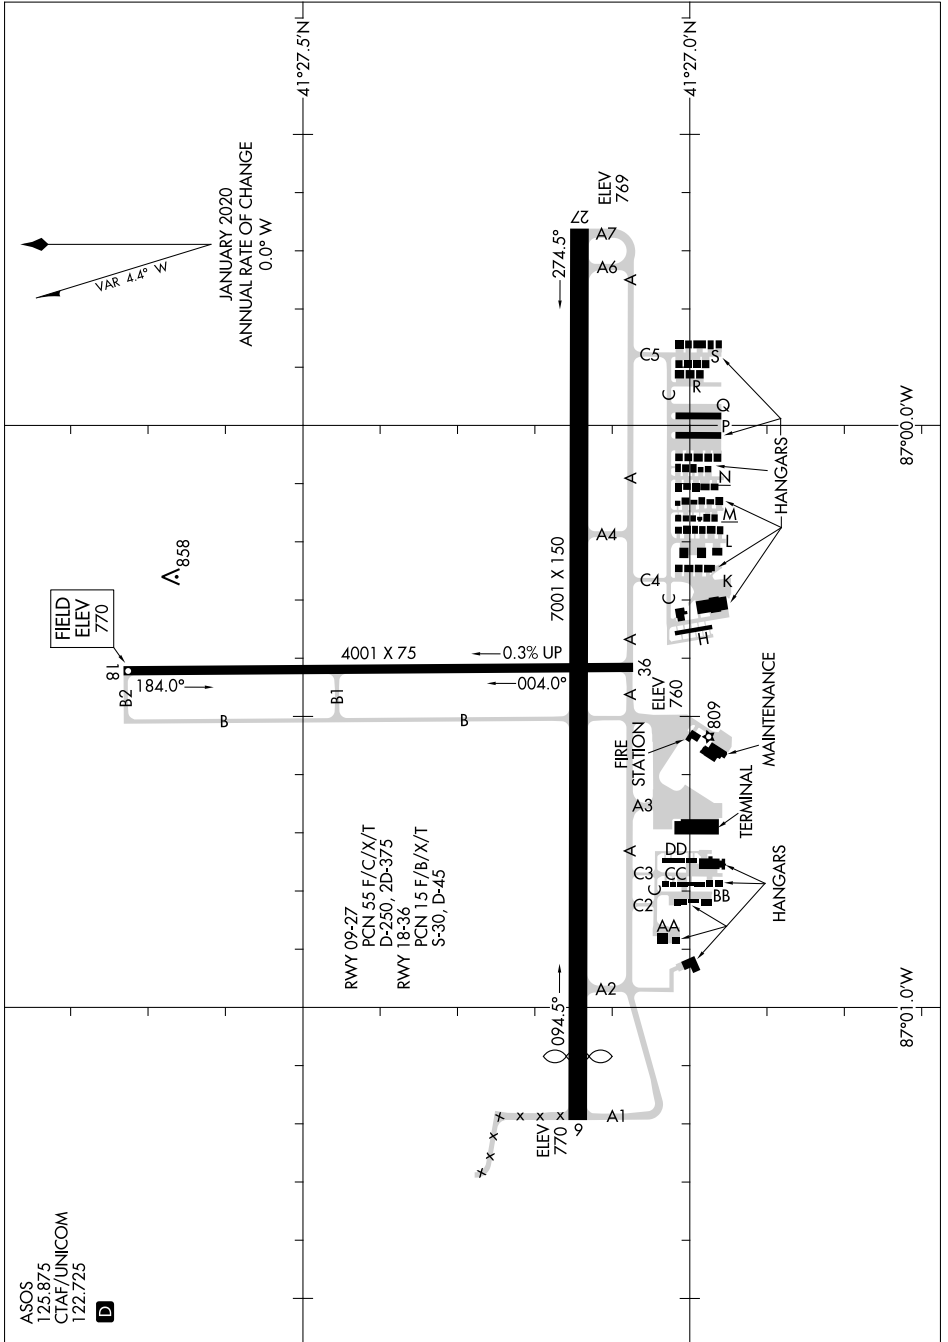

AIRPORT DIAGRAM

AL-5460 (FAA)

PORTER COUNTY RGNL (VPZ)
VALPARAISO, INDIANA

EC-2, 09 SEP 2021 to 07 OCT 2021

EC-2, 09 SEP 2021 to 07 OCT 2021

AIRPORT DIAGRAM

VALPARAISO, INDIANA
PORTER COUNTY RGNL (VPZ)