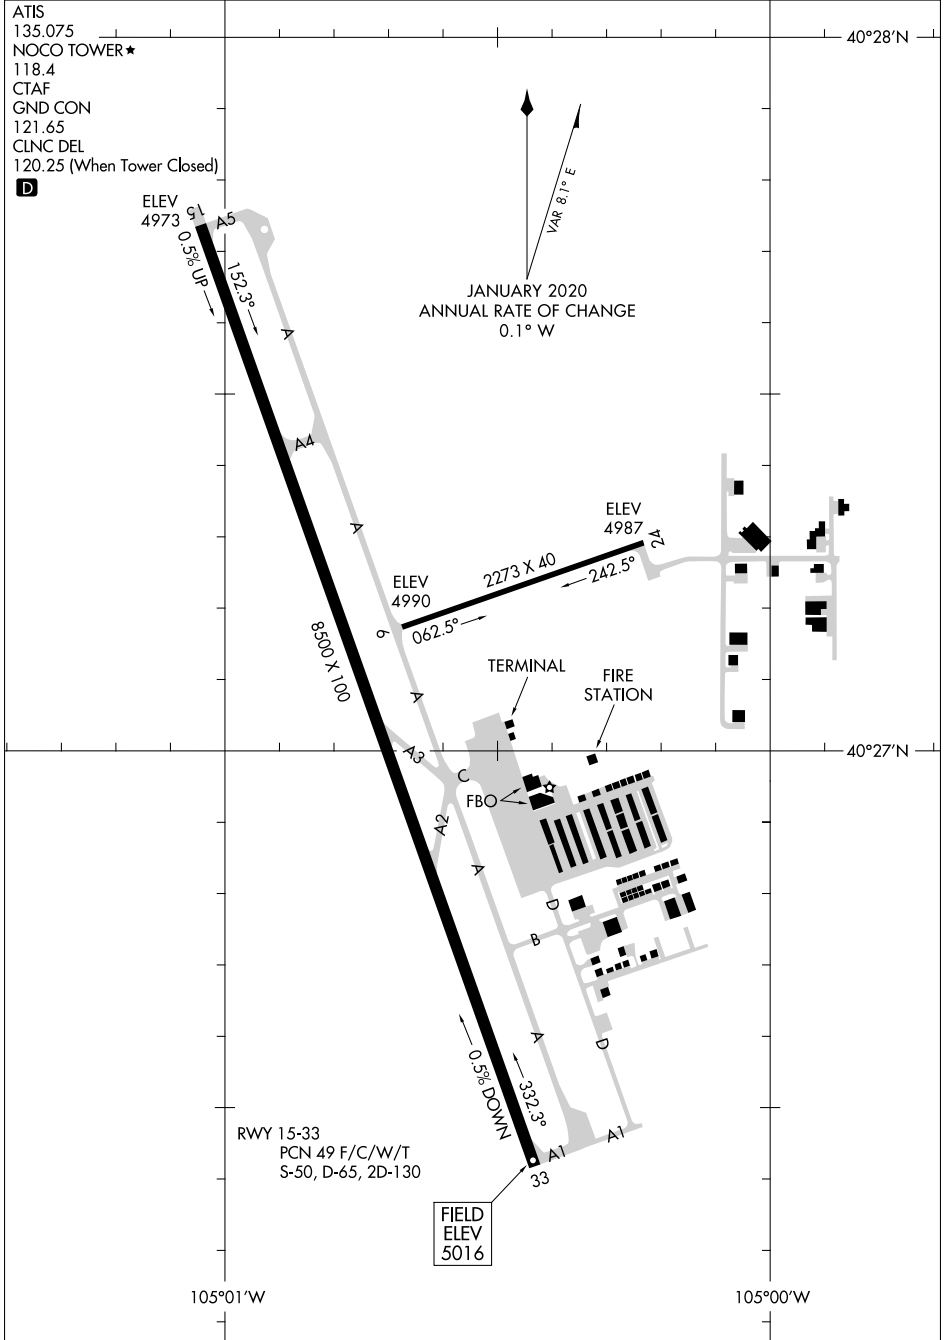

# AIRPORT DIAGRAM

NORTHERN COLORADO RGNL (F/NL)  
FORT COLLINS/LOVELAND, COLORADO

AL-5677 (FAA)

ATIS  
 135.075  
 NOCO TOWER ★  
 118.4  
 CTAF  
 GND CON  
 121.65  
 CLNC DEL  
 120.25 (When Tower Closed)  
**D**

SW-1, 09 SEP 2021 to 07 OCT 2021

SW-1, 09 SEP 2021 to 07 OCT 2021

# AIRPORT DIAGRAM

FORT COLLINS/LOVELAND, COLORADO  
NORTHERN COLORADO RGNL (F/NL)