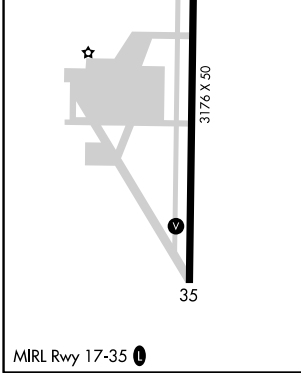

# RNAV (GPS) RWY 17

UNIVERSITY (EDU)

**▽** DME/DME RNP- 0.3 NA. When local altimeter setting not received, use Travis AFB altimeter setting and increase all MDA 60 feet.  
**△ NA** Helicopter visibility reduction below 1 SM not authorized.  
 Procedure NA at night.

MISSED APPROACH: Climbing right turn to 2000 direct CODRU and hold.

AWOS-3  
**119.025**

TRAVIS APP CON  
**126.6 281.45**

UNICOM  
**123.075 (CTAF) 0**

2000	CODRU	Visual Segment - Obstacles.			
CATEGORY	A	B	C	D	
LNAV MDA	520-1	456 (500-1)	NA		
CIRCLING	580-1	511 (600-1)	NA		