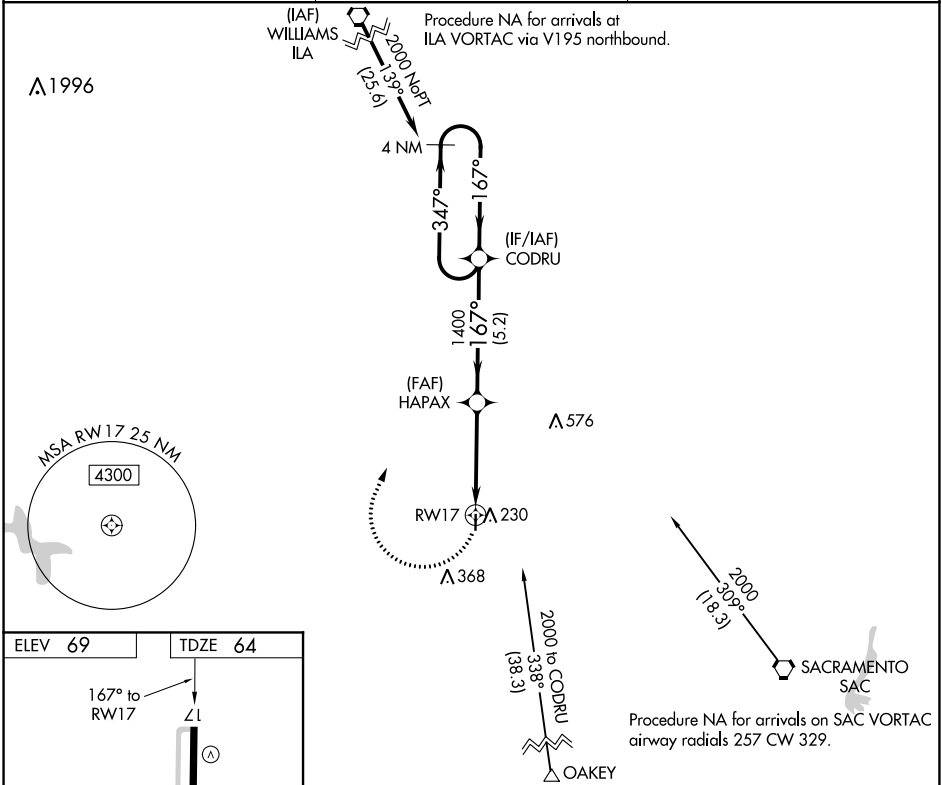

# RNAV (GPS) RWY 17

UNIVERSITY (EDU)

**▽** DME/DME RNP- 0.3 NA. When local altimeter setting not received, use Travis AFB altimeter setting and increase all MDA 60 feet.  
**△ NA** Helicopter visibility reduction below 1 SM not authorized.  
 Procedure NA at night.

MISSED APPROACH: Climbing right turn to 2000 direct CODRU and hold.

AWOS-3  
**119.025**

TRAVIS APP CON  
**126.6 281.45**

UNICOM  
**123.075 (CTAF) 0**

2000	CODRU	Visual Segment - Obstacles.			
CATEGORY	A	B	C	D	
LNAV MDA	520-1	456 (500-1)	NA		
CIRCLING	580-1	511 (600-1)	NA		

SW-2, 09 SEP 2021 to 07 OCT 2021

SW-2, 09 SEP 2021 to 07 OCT 2021