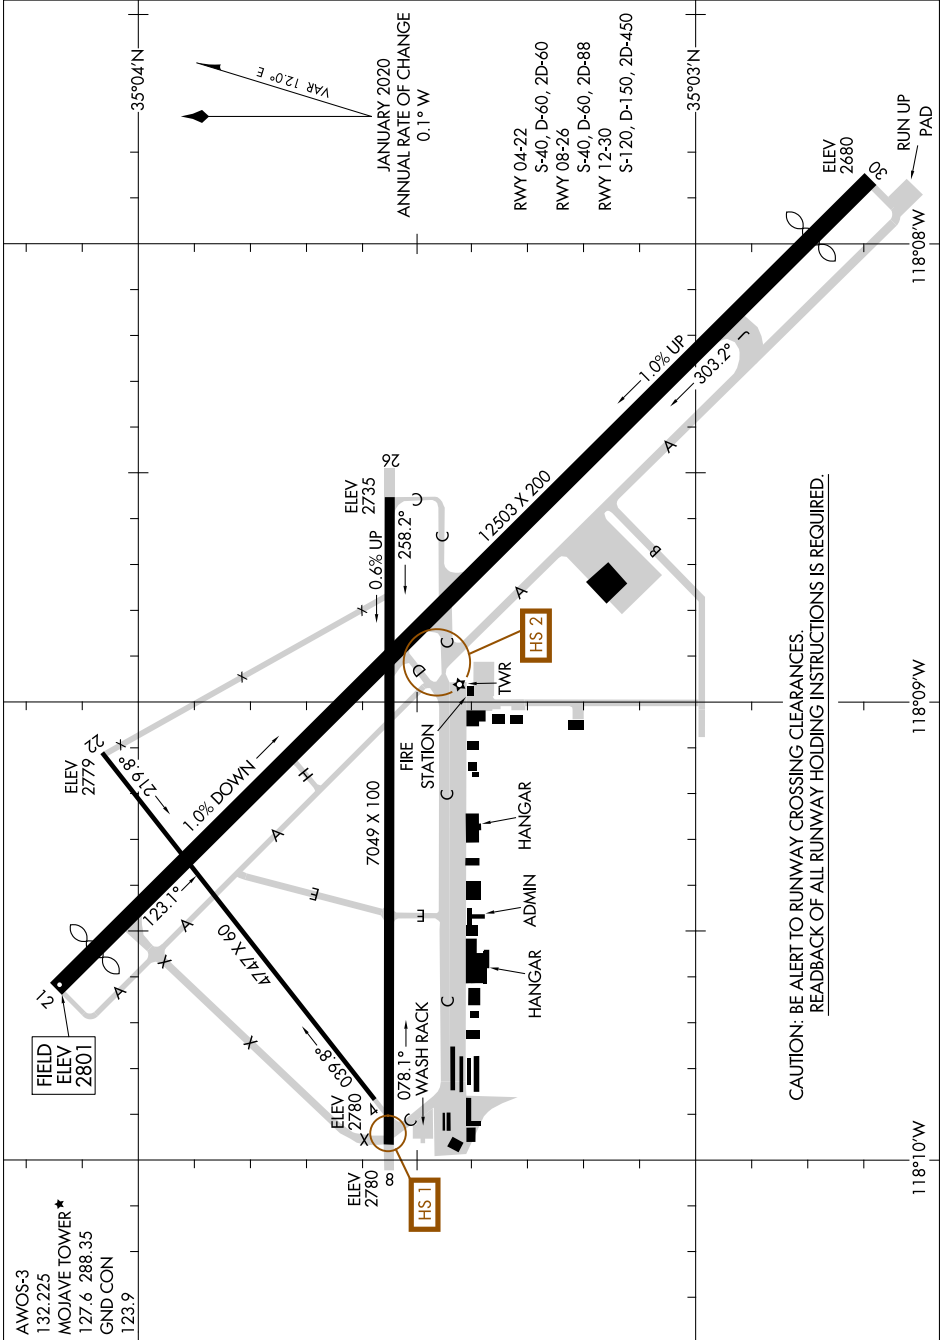

AIRPORT DIAGRAM

AL-9353 (FAA)

MOJAVE AIR AND SPACE PORT (MHV)
MOJAVE, CALIFORNIA

SW-3, 09 SEP 2021 to 07 OCT 2021

SW-3, 09 SEP 2021 to 07 OCT 2021

AIRPORT DIAGRAM

MOJAVE, CALIFORNIA
MOJAVE AIR AND SPACE PORT (MHV)