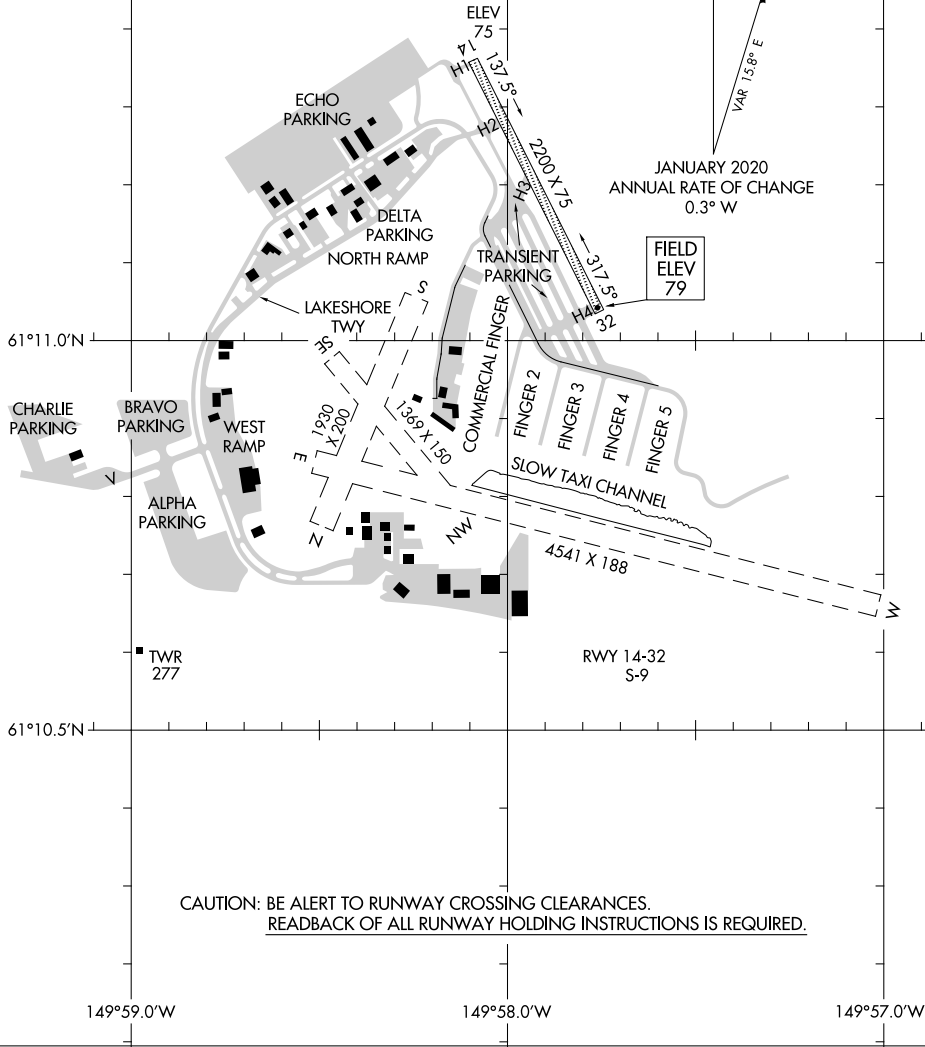

21168

AIRPORT DIAGRAM

AL-10443 (FAA)

LAKE HOOD (LHD) (PALH)
ANCHORAGE, ALASKA

ATIS
125.6
LAKE HOOD TOWER
126.8
CLNC DEL
119.4

61°11.5'N

61°11.0'N

61°10.5'N

61°11.0'N

149°59.0'W

149°58.0'W

149°57.0'W

CAUTION: BE ALERT TO RUNWAY CROSSING CLEARANCES.
READBACK OF ALL RUNWAY HOLDING INSTRUCTIONS IS REQUIRED.

AIRPORT DIAGRAM

21168

ANCHORAGE, ALASKA
LAKE HOOD (LHD) (PALH)

AK, 12 AUG 2021 to 07 OCT 2021

AK, 12 AUG 2021 to 07 OCT 2021