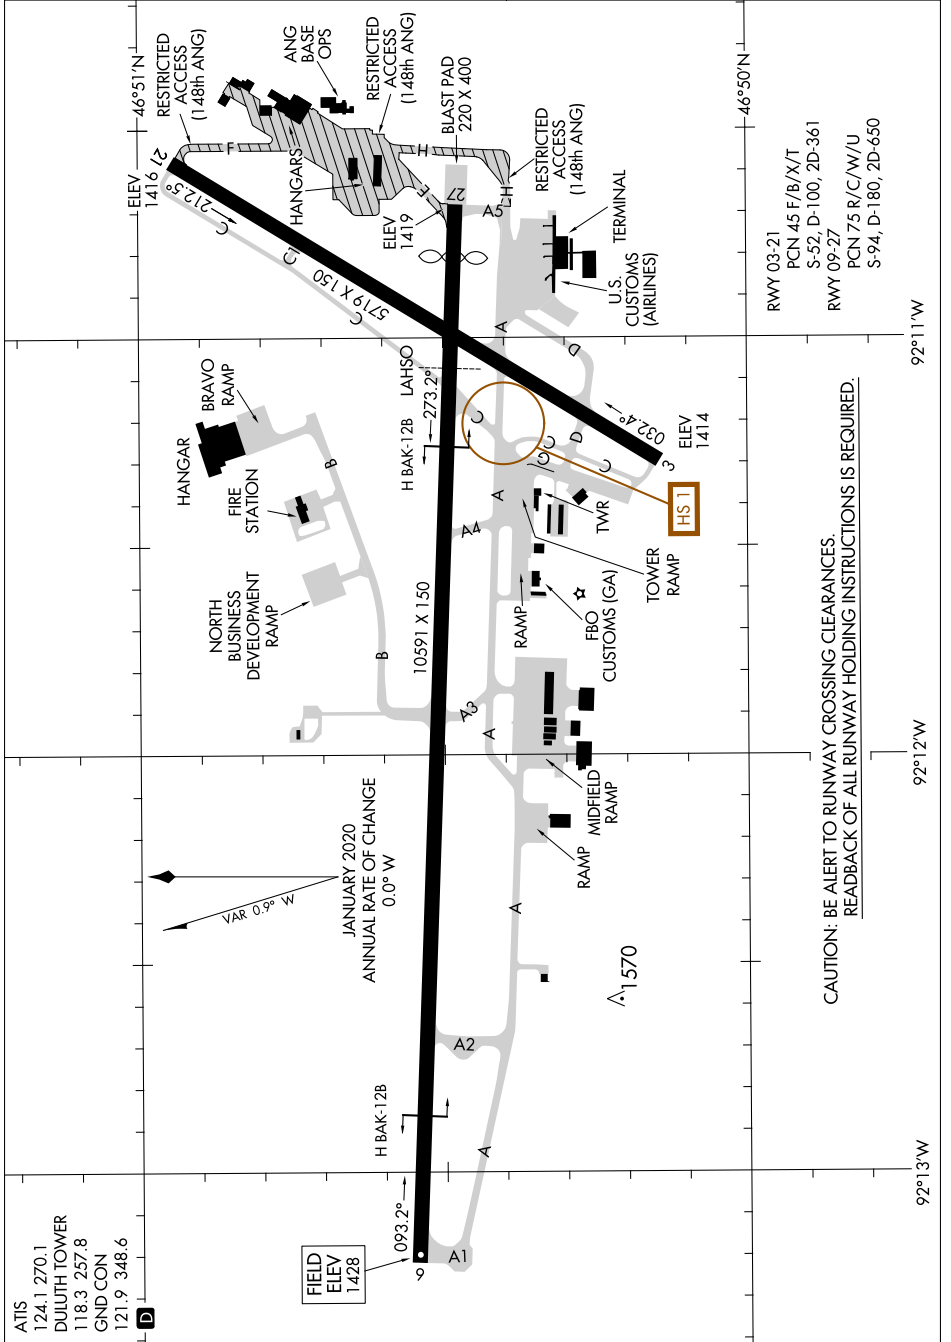

AIRPORT DIAGRAM

AL-125 (FAA)

DULUTH INTL (DLH)
DULUTH, MINNESOTA

NC-1, 07 OCT 2021 to 04 NOV 2021

RWY 03-21
PCN 45 F/B/X/T
S-52, D-100, 2D-361
RWY 09-27
PCN 75 R/C/W/U
S-94, D-180, 2D-650

**CAUTION: BE ALERT TO RUNWAY CROSSING CLEARANCES.
READBACK OF ALL RUNWAY HOLDING INSTRUCTIONS IS REQUIRED.**

ATIS 124.1 270.1
DULUTH TOWER 118.3 257.8
GND CON 121.9 348.6

AIRPORT DIAGRAM

DULUTH, MINNESOTA
DULUTH INTL (DLH)

NC-1, 07 OCT 2021 to 04 NOV 2021