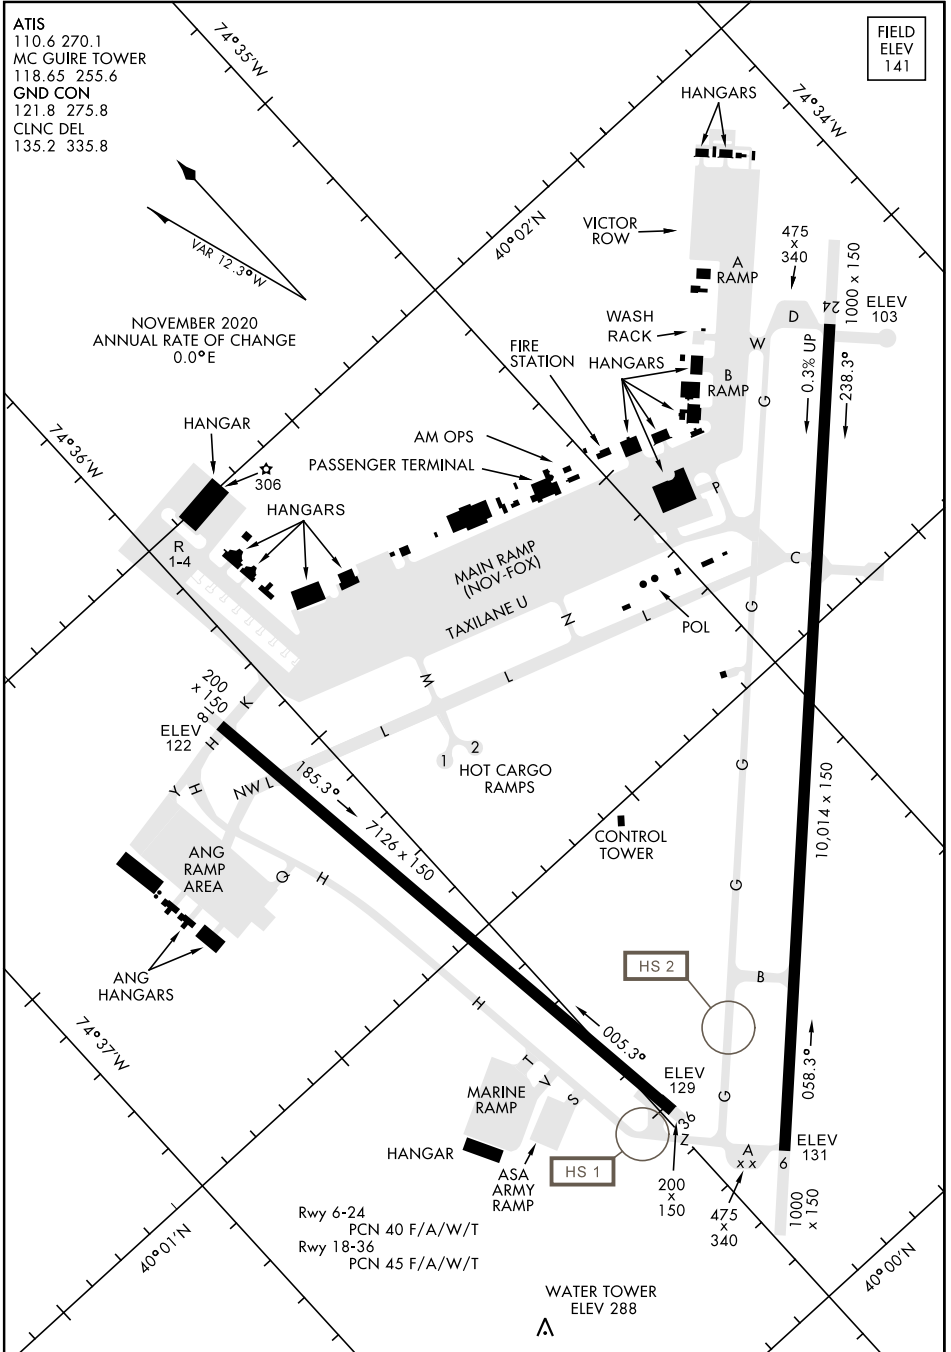

AIRPORT DIAGRAM

MC GUIRE FLD, (JOINT BASE MC GUIRE DIX LAKEHURST) (KWRI)

AFD-150 [USAF]

WRIGHTSTOWN, NEW JERSEY

ATIS
 110.6 270.1
 MC GUIRE TOWER
 118.65 255.6
 GND CON
 121.8 275.8
 CLNC DEL
 135.2 335.8

FIELD
 ELEV
 141

NOVEMBER 2020
 ANNUAL RATE OF CHANGE
 0.0°E

NE-2, 07 OCT 2021 to 04 NOV 2021

NE-2, 07 OCT 2021 to 04 NOV 2021

AIRPORT DIAGRAM

WRIGHTSTOWN, NEW JERSEY

MC GUIRE FLD, (JOINT BASE MC GUIRE DIX LAKEHURST) (KWRI)