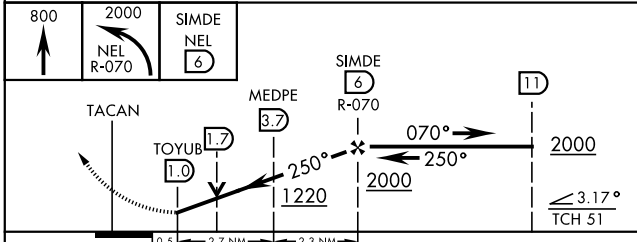

TACAN RWY 24

LAKEHURST MAXFIELD FLD,

(JOINT BASE MC GUIRE DIX LAKEHURST) (KNEL)

TACAN NEL Chan 55	APCH CRS 250°	Rwy ldg TDZE Arprt Elev 5002 101 101
-----------------------------	-------------------------	--

AL-223 [USN]

MISSED APPROACH: Climb to 800, then climbing left turn to 2000 to intercept NEL TACAN R-070 and hold.

<p>▼ * When ALS inop increase CAT AB vis to 1 mile, CAT CD vis to 1 1/8.</p>	<p>MC GUIRE APP CON 126.475 363.8</p>	<p>LAKEHURST TOWER ★ 127.775 360.2</p>	<p>GND CON 118.375 307.05</p>
--	--	---	--

ELEV 101	TDZE 101
----------	----------

CATEGORY	A	B	C	D
S-24*	520-1/2 419 (500-1/2)	520-3/4 419 (500-3/4)		
CIRCLING	640-1 539 (600-1)	720-1 619 (700-1)	720-1 3/4 619 (700-1 3/4)	720-2 619 (700-2)

HIRL Rwy 6-24
MRL Rwy 063°-243°