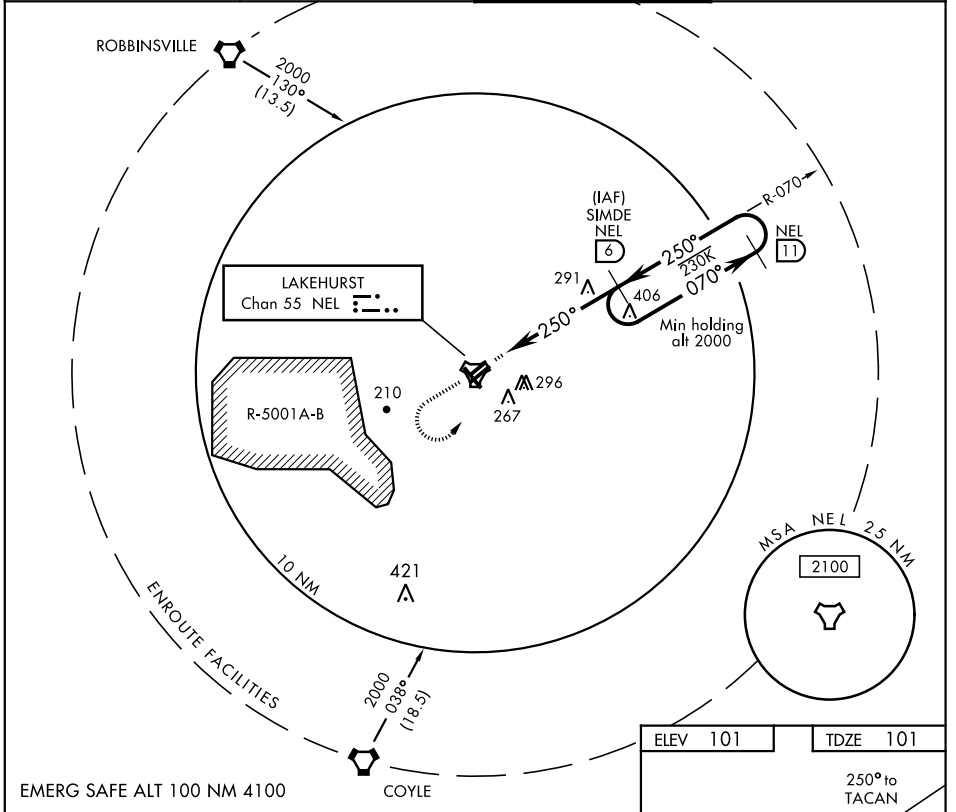

TACAN RWY 24

LAKEHURST MAXFIELD FLD,

(JOINT BASE MC GUIRE DIX LAKEHURST) (KNEL)

TACAN NEL Chan 55	APCH CRS 250°	Rwy ldg TDZE Arprt Elev 5002 101 101
-----------------------------	-------------------------	--

AL-223 [USN]

MISSED APPROACH: Climb to 800, then climbing left turn to 2000 to intercept NEL TACAN R-070 and hold.

<p>▼ * When ALS inop increase CAT AB vis to 1 mile, CAT CD vis to 1 1/8.</p>	<p>MC GUIRE APP CON 126.475 363.8</p>	<p>LAKEHURST TOWER ★ 127.775 360.2</p>	<p>GND CON 118.375 307.05</p>
--	--	---	--

ELEV 101	TDZE 101
----------	----------

CATEGORY	A	B	C	D
S-24*	520-1/2 419 (500-1/2)	520-3/4 419 (500-3/4)		
CIRCLING	640-1 539 (600-1)	720-1 619 (700-1)	720-1 3/4 619 (700-1 3/4)	720-2 619 (700-2)

HIRL Rwy 6-24
MRL Rwy 063°-243°

NE-2, 07 OCT 2021 to 04 NOV 2021

NE-2, 07 OCT 2021 to 04 NOV 2021