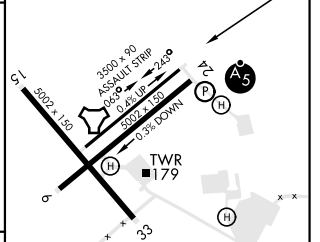

TACAN RWY 24

LAKEHURST MAXFIELD FLD,

(JOINT BASE MC GUIRE DIX LAKEHURST) (KNEL)

TACAN NEL Chan 55	APCH CRS 250°	Rwy ldg TDZE Arprt Elev 5002 101 101
-----------------------------	-------------------------	--

AL-223 [USN]

MISSED APPROACH: Climb to 800, then climbing left turn to 2000 to intercept NEL TACAN R-070 and hold.

<p>▼ * When ALS inop increase CAT AB vis to 1 mile, CAT CD vis to 1 1/8.</p>	<p>MC GUIRE APP CON 126.475 363.8</p>	<p>LAKEHURST TOWER ★ 127.775 360.2</p>	<p>GND CON 118.375 307.05</p>
--	--	---	--

ELEV 101	TDZE 101
----------	----------

CATEGORY	A	B	C	D
S-24*	520-1/2 419 (500-1/2)	520-3/4 419 (500-3/4)		
CIRCLING	640-1 539 (600-1)	720-1 619 (700-1)	720-1 3/4 619 (700-1 3/4)	720-2 619 (700-2)

HIRL Rwy 6-24
MRL Rwy 063°-243°