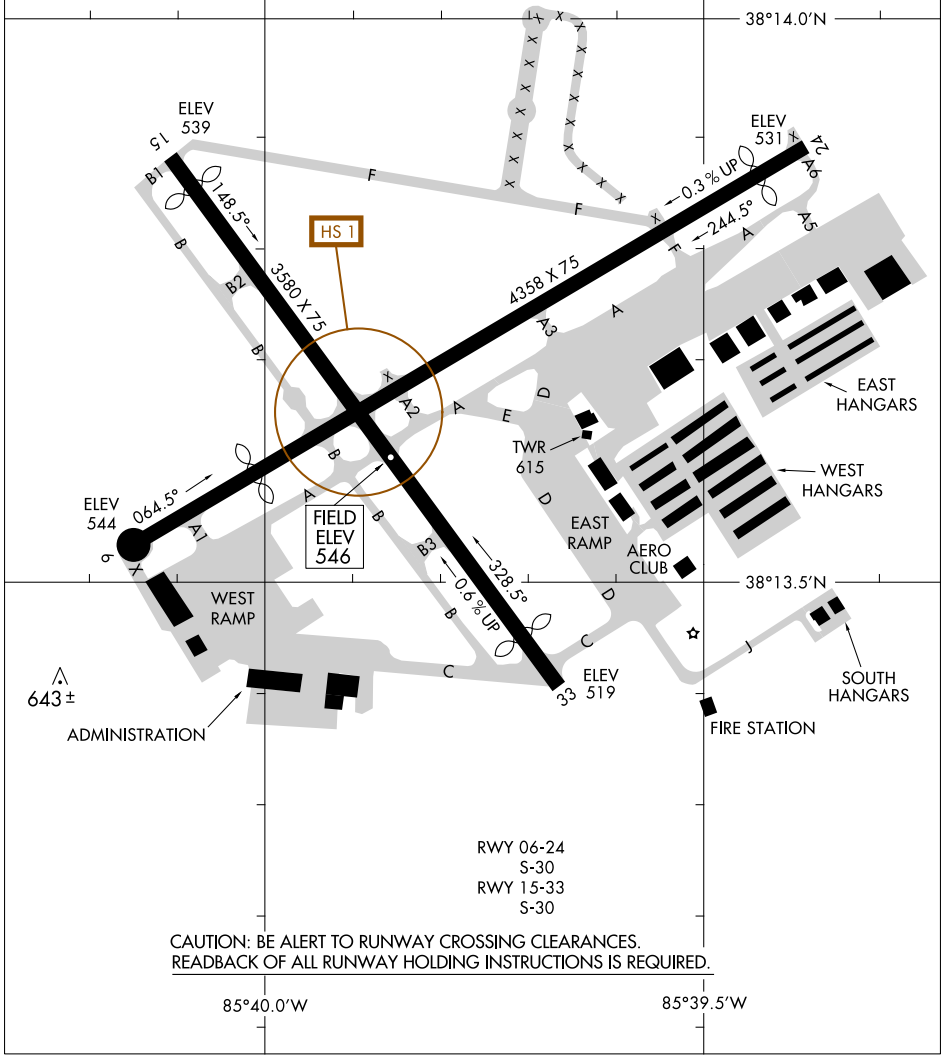

AIRPORT DIAGRAM

BOWMAN FLD (LOU)
LOUISVILLE, KENTUCKY

AL-238 (FAA)

ATIS
124.15
BOWMAN TOWER ★
119.5 257.625
GND CON
121.8
CLNC DEL
118.9

SE-1, 07 OCT 2021 to 04 NOV 2021

SE-1, 07 OCT 2021 to 04 NOV 2021

CAUTION: BE ALERT TO RUNWAY CROSSING CLEARANCES.
READBACK OF ALL RUNWAY HOLDING INSTRUCTIONS IS REQUIRED.

AIRPORT DIAGRAM

LOUISVILLE, KENTUCKY
BOWMAN FLD (LOU)